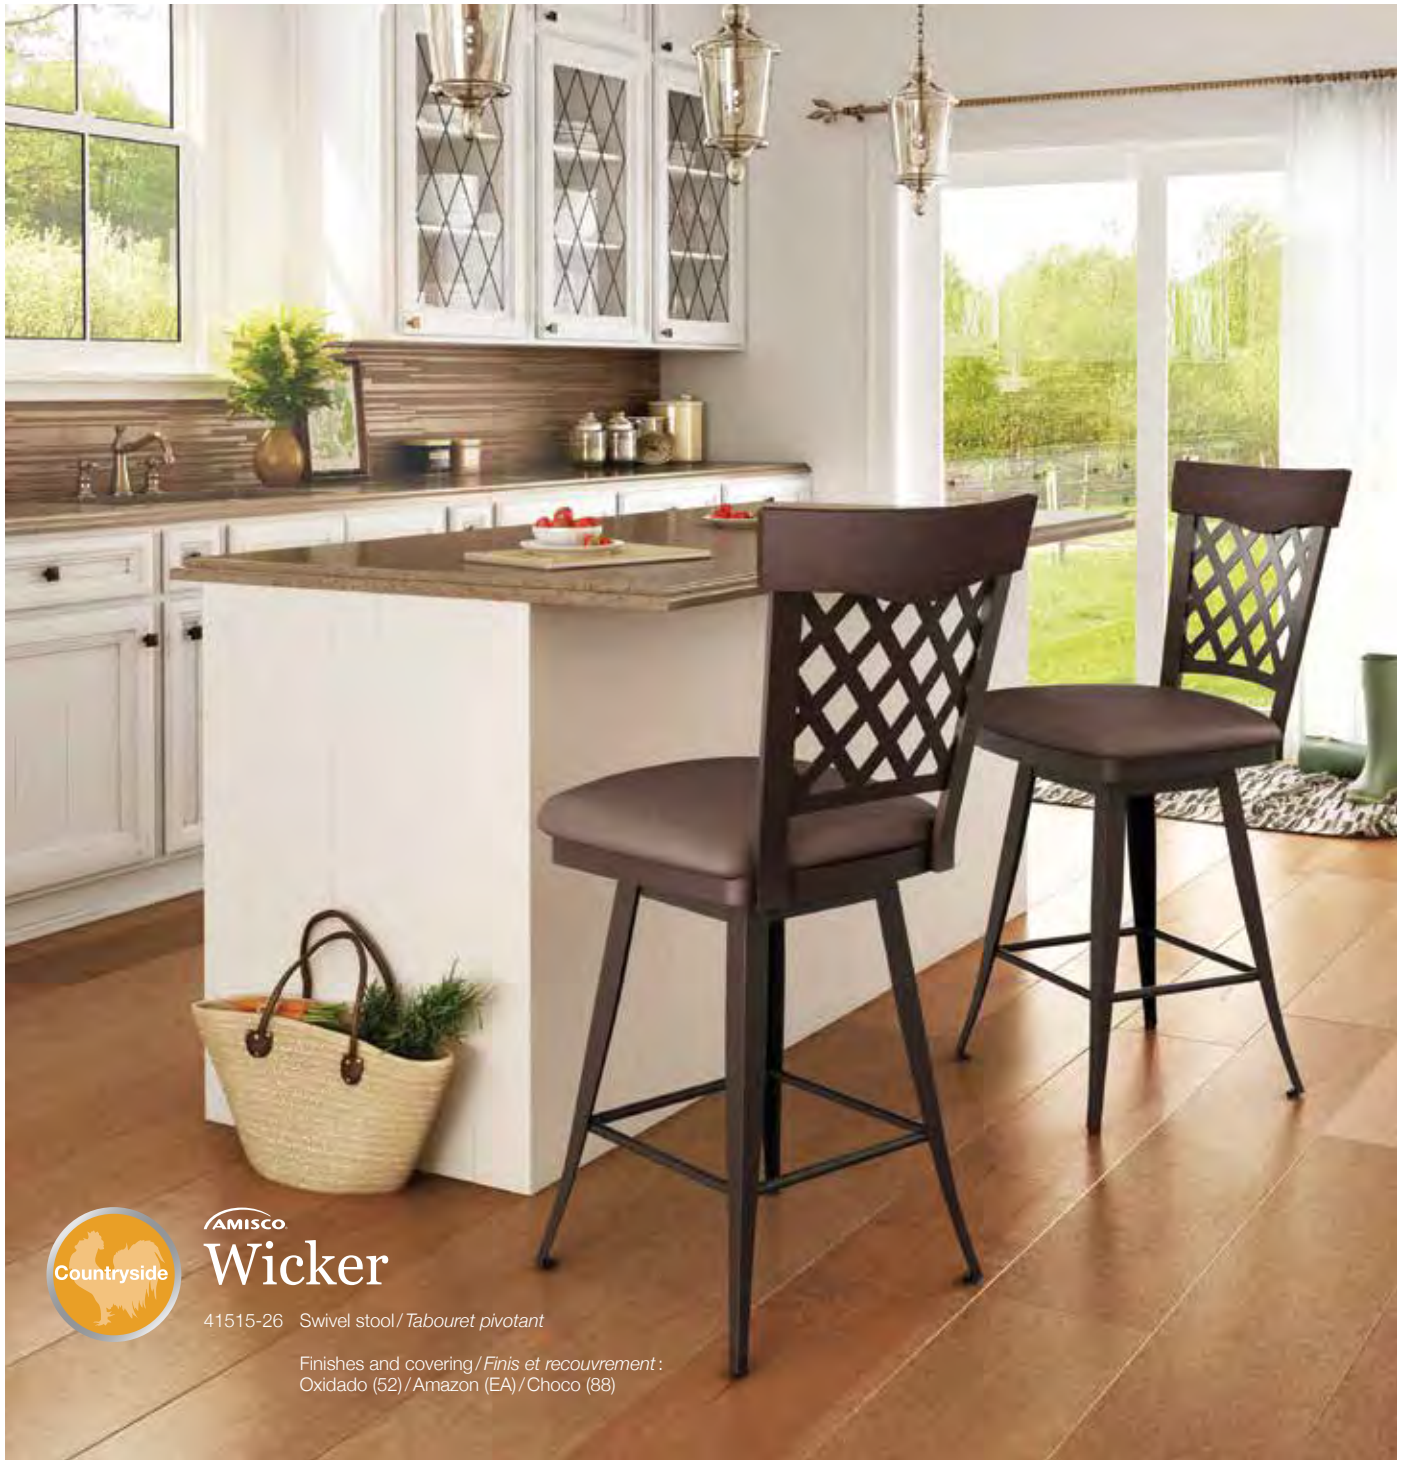

AMISCO
Harp

41458-26 Swivel stool/ Tabouret pivotant

Finish and covering/ Fini et recouvrement:
Oxidado (52)/-

AMISCO
Wicker

41515-26 Swivel stool / Tabouret pivotant

Finishes and covering / *Finis et recouvrement* :
Oxidado (52) / Amazon (EA) / Choco (88)