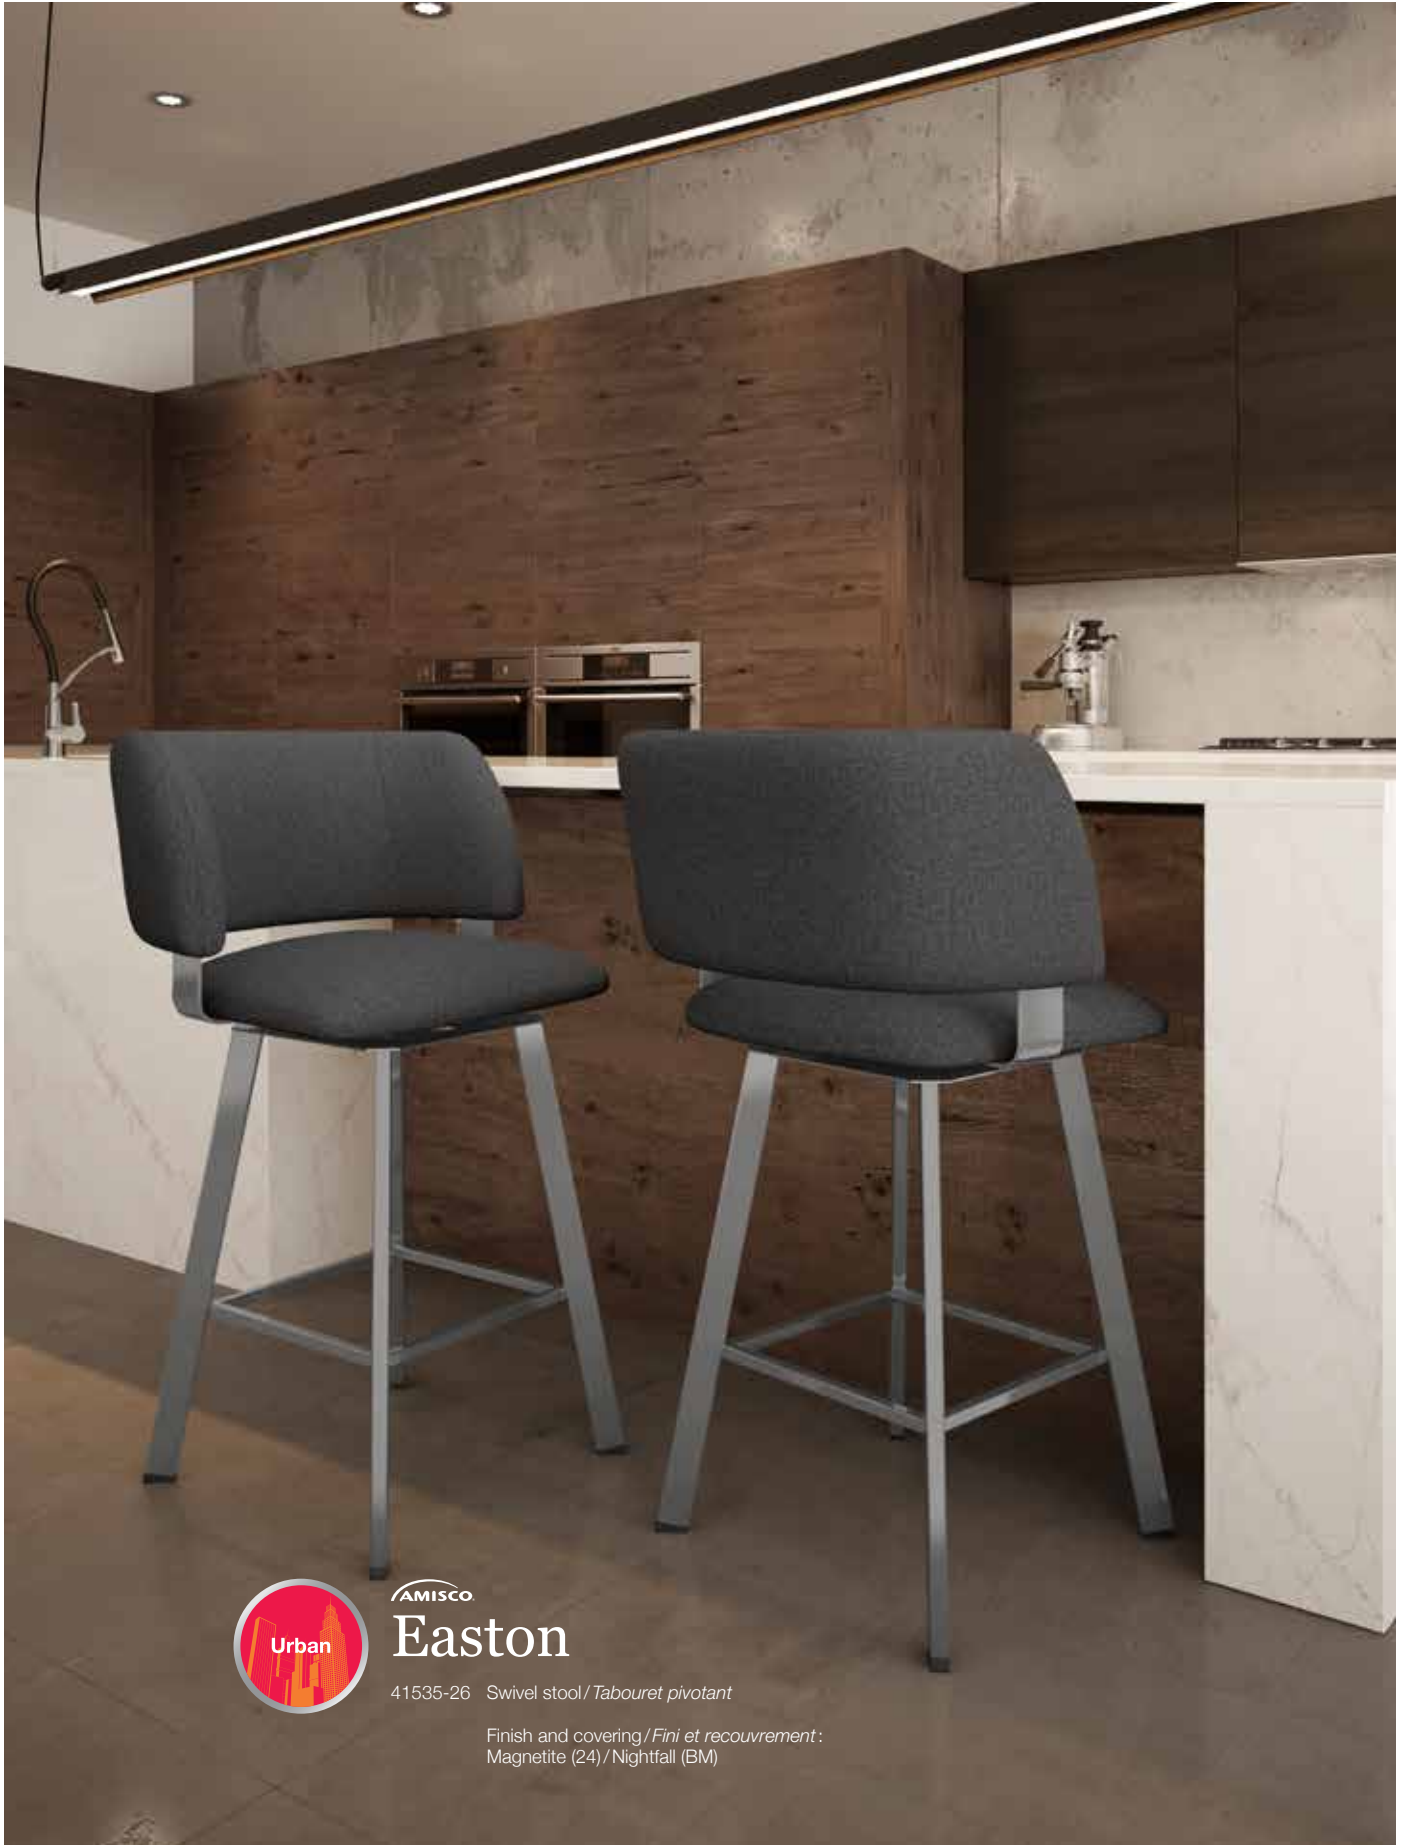

AMISCO
Easton

41535-26 Swivel stool / *Tabouret pivotant*

Finish and covering / *Fini et recouvrement*:
Magnetite (24) / Nightfall (BM)