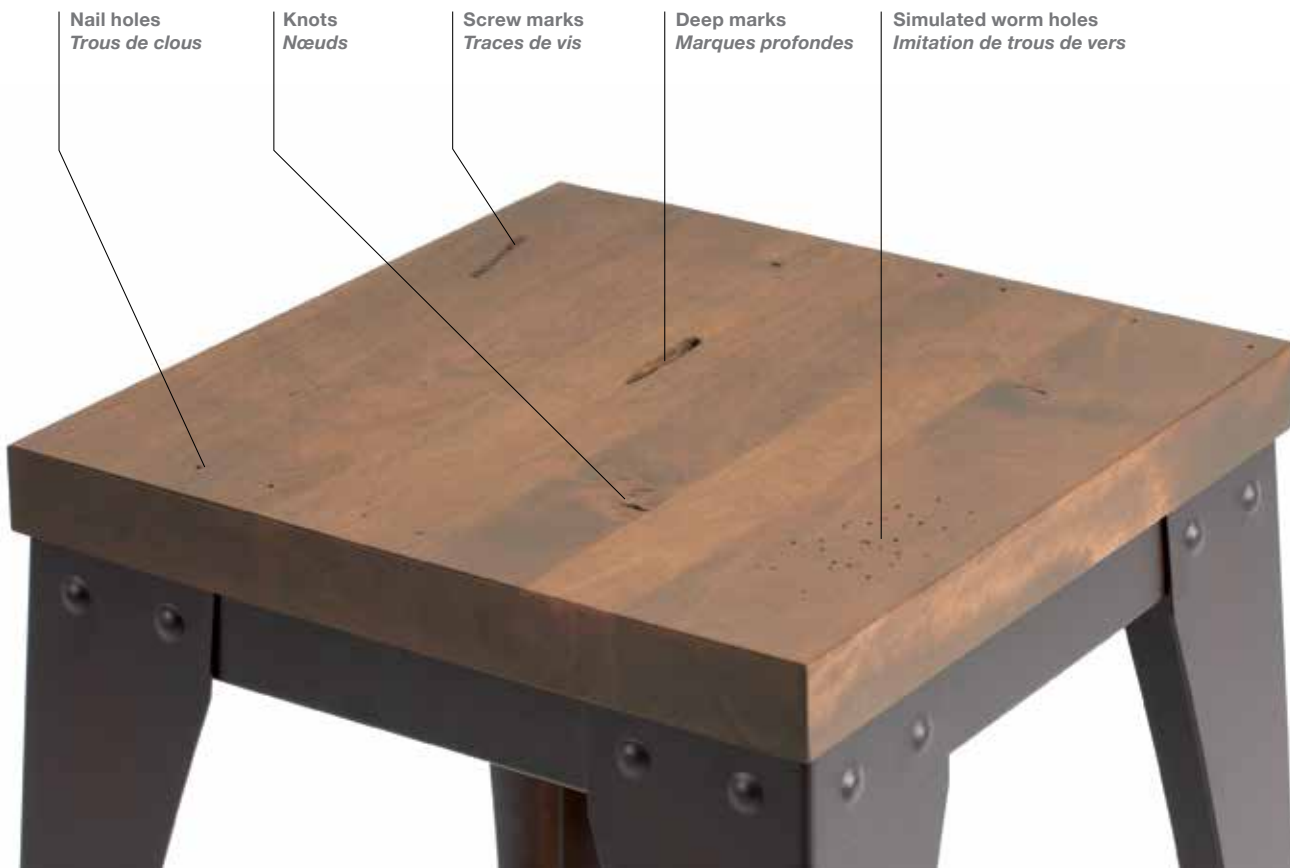

Merisier massif usé uniquement disponible lorsque mentionné dans le descriptif de produit.

28. What are the characteristics of the solid larch?

Vivid and distinctive, larch wood stands out with its highly contrasted wood grain, wavy patterns and dark knots. It blends in a rustic décor just as much as in a contemporary loft.