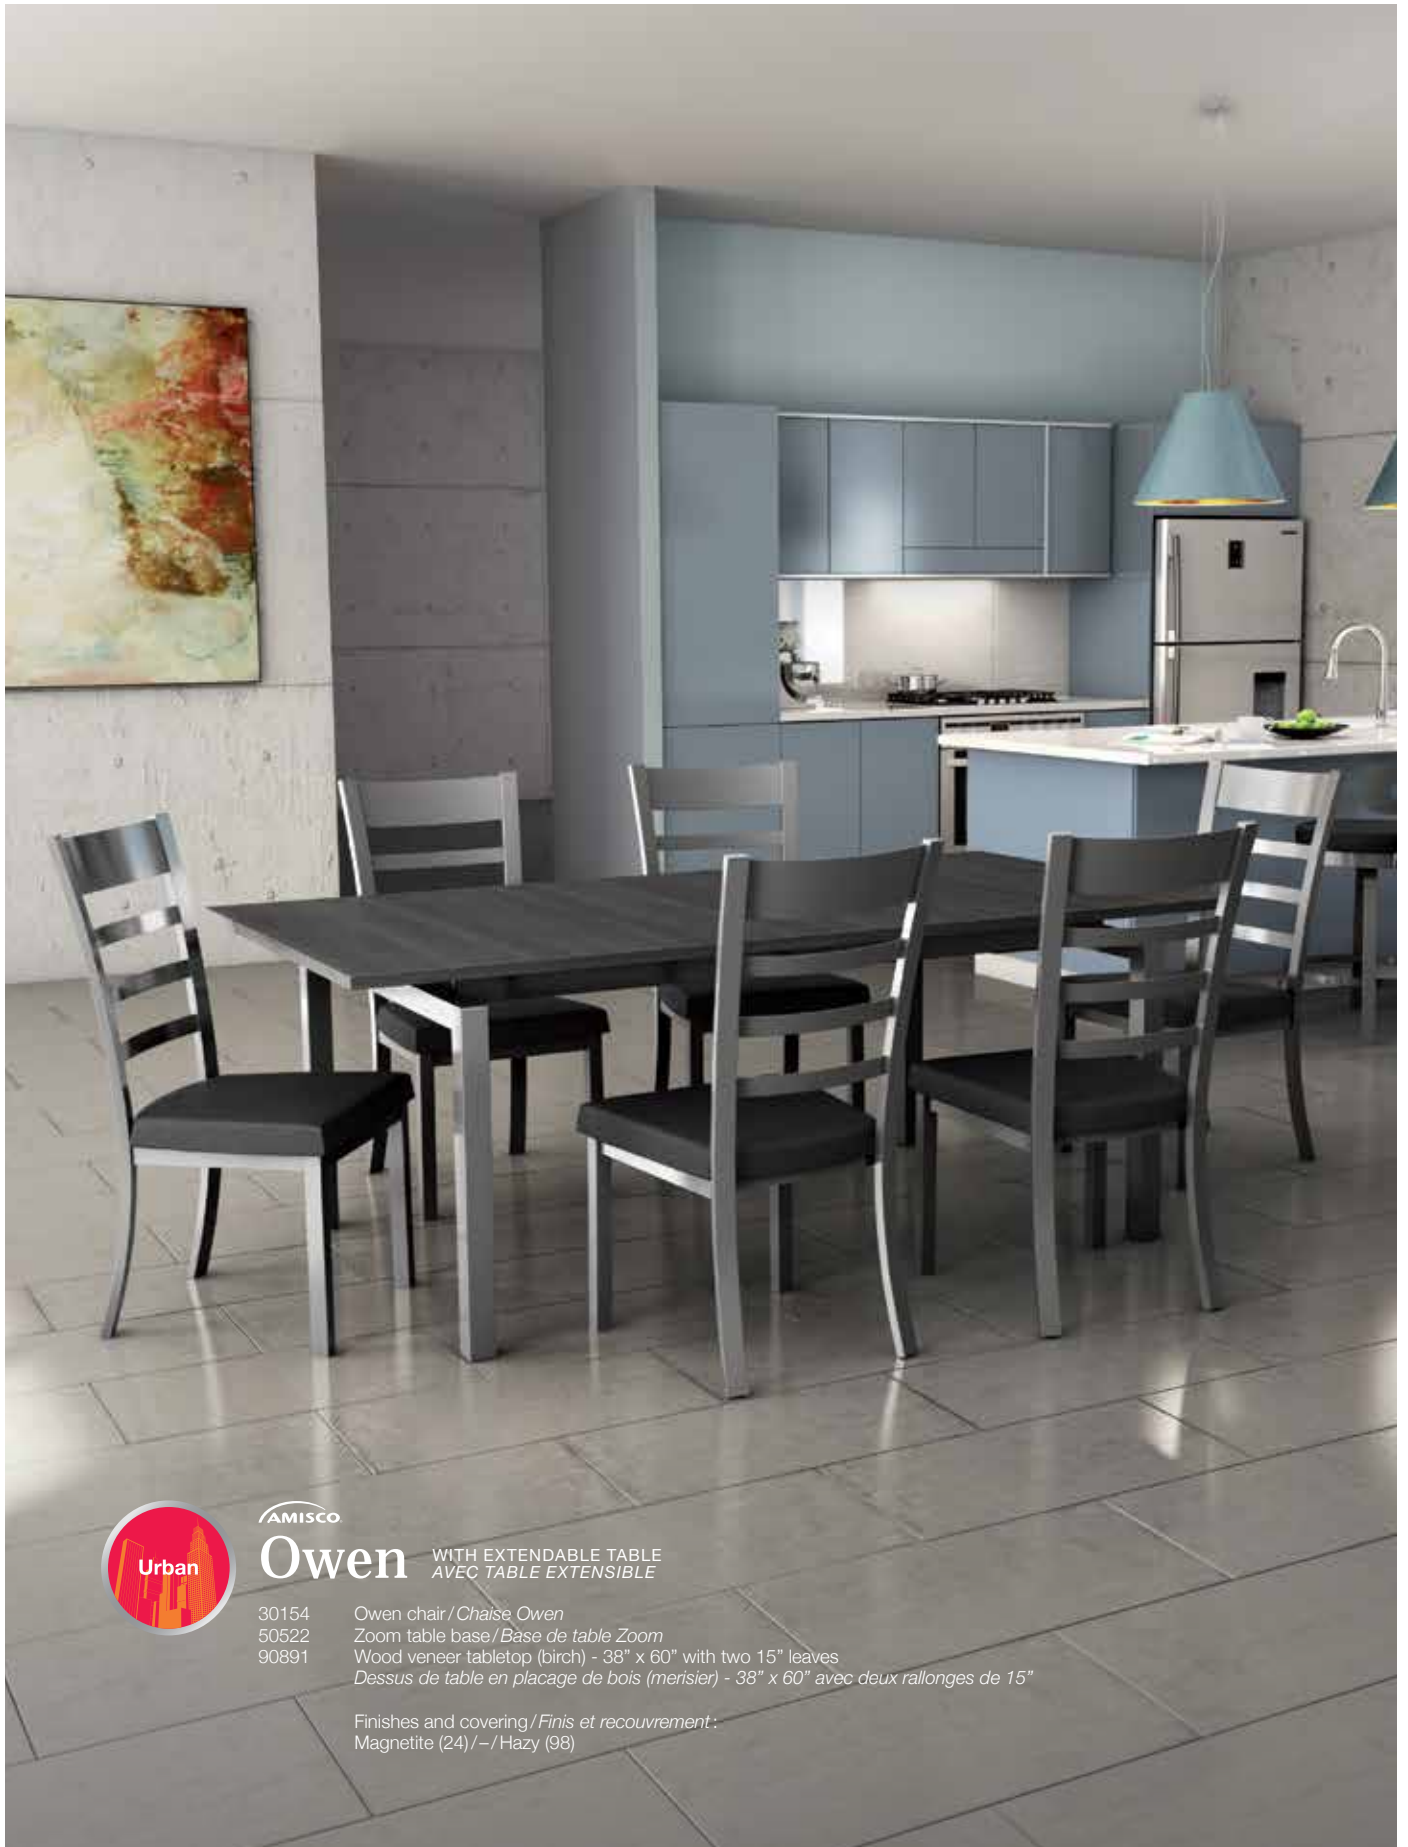

Finishes and covering / *Finis et recouvrement* :
Magnetite (24) / Nightfall (BM) / Toasty (87)

AMISCO
Easton

41535-26 Swivel stool / *Tabouret pivotant*

Finish and covering / *Fini et recouvrement*:
Magnetite (24) / Nightfall (BM)