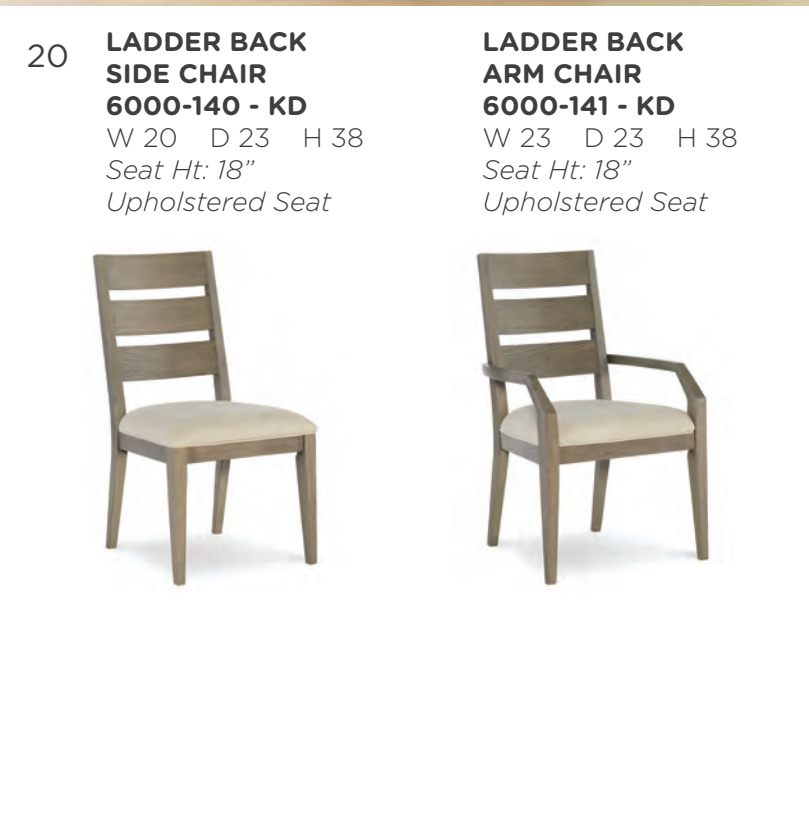

20

**LADDER BACK
SIDE CHAIR**
6000-140 - KD
W 20 D 23 H 38
Seat Ht: 18"
Upholstered Seat

**LADDER BACK
ARM CHAIR**
6000-141 - KD
W 23 D 23 H 38
Seat Ht: 18"
Upholstered Seat

UPHOLSTERED HOST CHAIR
6000-451 - KD
W 26 D 25 H 40
Seat Ht: 17"

KLISMO SIDE CHAIR
6000-340 - KD
W 22 D 21 H 37
Seat Ht: 18"
Upholstered Seat & Back

KLISMO ARM CHAIR
6000-341 - KD
W 24 D 21 H 37
Seat Ht: 18"
Upholstered Seat & Back

21