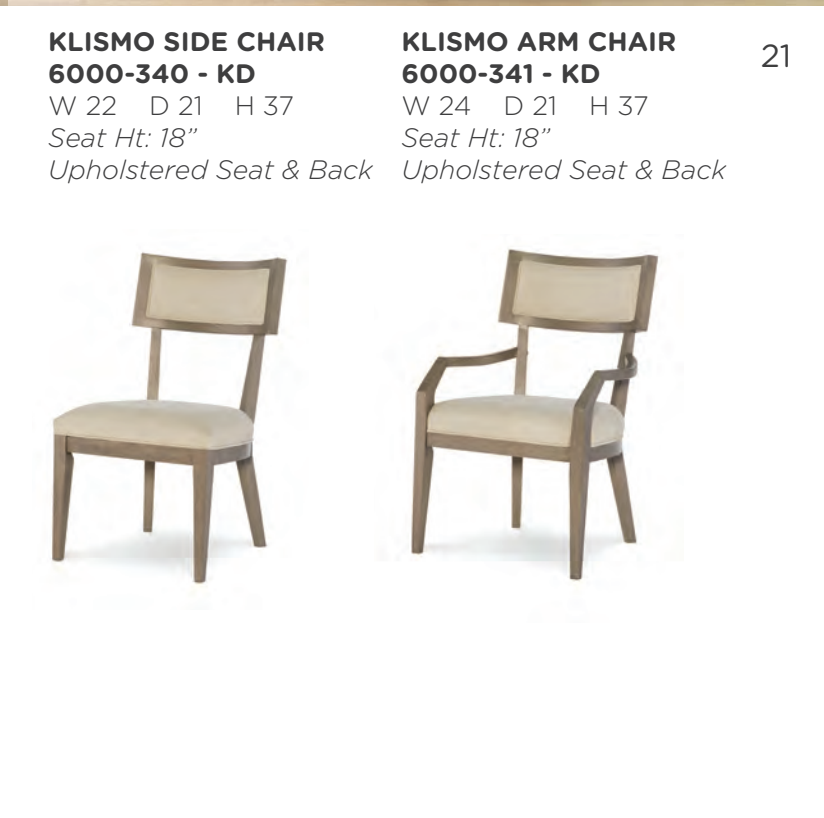

20

**LADDER BACK
SIDE CHAIR**
6000-140 - KD
W 20 D 23 H 38
Seat Ht: 18"
Upholstered Seat

**LADDER BACK
ARM CHAIR**
6000-141 - KD
W 23 D 23 H 38
Seat Ht: 18"
Upholstered Seat

UPHOLSTERED HOST CHAIR
6000-451 - KD
W 26 D 25 H 40
Seat Ht: 17"

KLISMO SIDE CHAIR
6000-340 - KD
W 22 D 21 H 37
Seat Ht: 18"
Upholstered Seat & Back

KLISMO ARM CHAIR
6000-341 - KD
W 24 D 21 H 37
Seat Ht: 18"
Upholstered Seat & Back

21