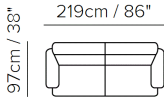

GASPARE C021

NATUZZI
EDITIONS

THE NAME OF COMFORT SINCE 1959

90cm / 35"
49cm / 19"

97cm / 38"
219cm / 86"

009

97cm / 38"
182cm / 72"

005

97cm / 38"
110cm / 43"

003

97-155cm / 38-61"
218cm / 86"

446

97-155cm / 38-61"
188cm / 74"

193

97-155cm / 38-61"
109cm / 43"

154

212cm / 83"
298cm / 117"

450+011+338+452

299cm / 118"
299cm / 118"

018+011+019

298cm / 117"
298cm / 117"

272+291+011+291+274

298cm / 117"
298cm / 117"

450+291+011+291+452

298cm / 117"
384cm / 151"

450+291+011+291X2+049

The versions and compositions here above are only representative. For further details please refer to the sales staff.

natuzzieditions.com