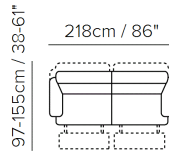

GASPARE C021

NATUZZI
EDITIONS

THE NAME OF COMFORT SINCE 1959

90cm / 35"
49cm / 19"

97cm / 38"
219cm / 86"

009

97cm / 38"
182cm / 72"

005

97cm / 38"
110cm / 43"

003

97-155cm / 38-61"
218cm / 86"

446

97-155cm / 38-61"
188cm / 74"

193

97-155cm / 38-61"
109cm / 43"

154

212cm / 83"
298cm / 117"

450+011+338+452

299cm / 118"
299cm / 118"

018+011+019

298cm / 117"
298cm / 117"

272+291+011+291+274

298cm / 117"
298cm / 117"

450+291+011+291+452

298cm / 117"
384cm / 151"

450+291+011+291X2+049

The versions and compositions here above are only representative. For further details please refer to the sales staff.

natuzzieditions.com