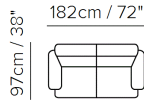

GASPARE C021

NATUZZI
EDITIONS

THE NAME OF COMFORT SINCE 1959

90cm / 35"
49cm / 19"

97cm / 38"
219cm / 86"

009

97cm / 38"
182cm / 72"

005

97cm / 38"
110cm / 43"

003

97-155cm / 38-61"
218cm / 86"

446

97-155cm / 38-61"
188cm / 74"

193

97-155cm / 38-61"
109cm / 43"

154

212cm / 83"
298cm / 117"

450+011+338+452

299cm / 118"
299cm / 118"

018+011+019

298cm / 117"
298cm / 117"

272+291+011+291+274

298cm / 117"
298cm / 117"

450+291+011+291+452

298cm / 117"
384cm / 151"

450+291+011+291X2+049

The versions and compositions here above are only representative. For further details please refer to the sales staff.

natuzzieditions.com