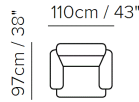

GASPARE C021

NATUZZI
EDITIONS

THE NAME OF COMFORT SINCE 1959

90cm / 35"
49cm / 19"

97cm / 38"
219cm / 86"

009

97cm / 38"
182cm / 72"

005

97cm / 38"
110cm / 43"

003

97-155cm / 38-61"
218cm / 86"

446

97-155cm / 38-61"
188cm / 74"

193

97-155cm / 38-61"
109cm / 43"

154

212cm / 83"
298cm / 117"

450+011+338+452

299cm / 118"
299cm / 118"

018+011+019

298cm / 117"
298cm / 117"

272+291+011+291+274

298cm / 117"
298cm / 117"

450+291+011+291+452

298cm / 117"
384cm / 151"

450+291+011+291X2+049

The versions and compositions here above are only representative. For further details please refer to the sales staff.

natuzzieditions.com