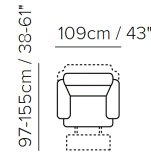

GASPARE C021

NATUZZI
EDITIONS

THE NAME OF COMFORT SINCE 1959

90cm / 35"
49cm / 19"

97cm / 38"
219cm / 86"

009

97cm / 38"
182cm / 72"

005

97cm / 38"
110cm / 43"

003

97-155cm / 38-61"
218cm / 86"

446

97-155cm / 38-61"
188cm / 74"

193

97-155cm / 38-61"
109cm / 43"

154

212cm / 83"
298cm / 117"

450+011+338+452

299cm / 118"
299cm / 118"

018+011+019

298cm / 117"
298cm / 117"

272+291+011+291+274

298cm / 117"
298cm / 117"

450+291+011+291+452

298cm / 117"
384cm / 151"

450+291+011+291X2+049

The versions and compositions here above are only representative. For further details please refer to the sales staff.

natuzzieditions.com