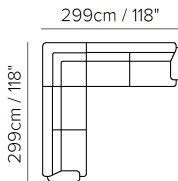

GASPARE C021

NATUZZI
EDITIONS

THE NAME OF COMFORT SINCE 1959

90cm / 35"
49cm / 19"

97cm / 38"
219cm / 86"

009

97cm / 38"
182cm / 72"

005

97cm / 38"
110cm / 43"

003

97-155cm / 38-61"
218cm / 86"

446

97-155cm / 38-61"
188cm / 74"

193

97-155cm / 38-61"
109cm / 43"

154

212cm / 83"
298cm / 117"

450+011+338+452

299cm / 118"
299cm / 118"

018+011+019

298cm / 117"
298cm / 117"

272+291+011+291+274

298cm / 117"
298cm / 117"

450+291+011+291+452

298cm / 117"
384cm / 151"

450+291+011+291X2+049

The versions and compositions here above are only representative. For further details please refer to the sales staff.

natuzzieditions.com