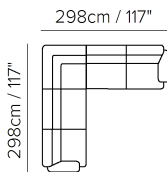

GASPARE C021

NATUZZI
EDITIONS

THE NAME OF COMFORT SINCE 1959

90cm / 35"
49cm / 19"

97cm / 38"
219cm / 86"

009

97cm / 38"
182cm / 72"

005

97cm / 38"
110cm / 43"

003

97-155cm / 38-61"
218cm / 86"

446

97-155cm / 38-61"
188cm / 74"

193

97-155cm / 38-61"
109cm / 43"

154

212cm / 83"
298cm / 117"

450+011+338+452

299cm / 118"
299cm / 118"

018+011+019

298cm / 117"
298cm / 117"

272+291+011+291+274

298cm / 117"
298cm / 117"

450+291+011+291+452

298cm / 117"
384cm / 151"

450+291+011+291X2+049

The versions and compositions here above are only representative. For further details please refer to the sales staff.

natuzzieditions.com