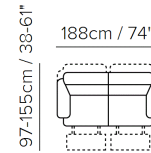

GASPARE C021

NATUZZI
EDITIONS

THE NAME OF COMFORT SINCE 1959

90cm / 35"
49cm / 19"

97cm / 38"
219cm / 86"

009

97cm / 38"
182cm / 72"

005

97cm / 38"
110cm / 43"

003

97-155cm / 38-61"
218cm / 86"

446

97-155cm / 38-61"
188cm / 74"

193

97-155cm / 38-61"
109cm / 43"

154

212cm / 83"
298cm / 117"

450+011+338+452

299cm / 118"
299cm / 118"

018+011+019

298cm / 117"
298cm / 117"

272+291+011+291+274

298cm / 117"
298cm / 117"

450+291+011+291+452

298cm / 117"
384cm / 151"

450+291+011+291X2+049

The versions and compositions here above are only representative. For further details please refer to the sales staff.

natuzzieditions.com