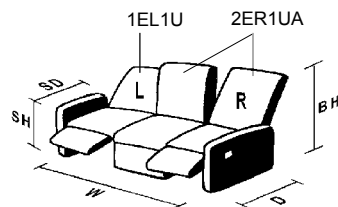

* Available in **MANUAL (X)**, **ELECTRIC (V)**, **BATTERY (B)** & **ELECTRIC with USB Port (U)** Versions