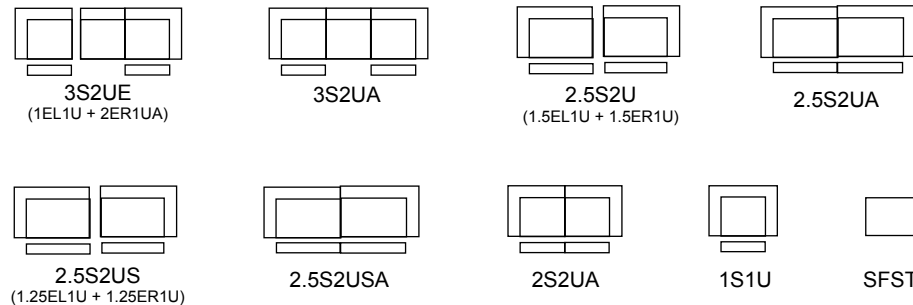

* Available in **MANUAL (X)**, **ELECTRIC (V)**, **BATTERY (B)** & **ELECTRIC with USB Port (U)** Versions