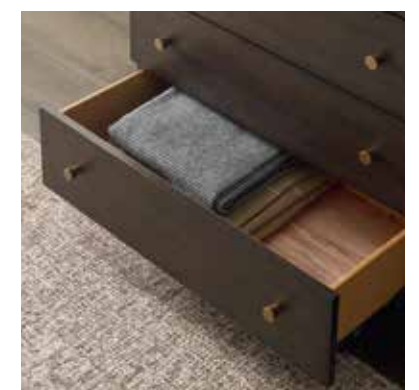

**8100-4127K COMPLETE PANEL BED w/ BRASS-FINISHED
WOOD ACCENTS & STORAGE FOOTBOARD, CA King**

Storage Drawer

**DRAWER CHEST
8100-2200**

W 42" D 18" H 53"
5 Drawers, Felt-Lined
Top Drawer, Cedar-
Lined Bottom Drawer,
Brass-Finished Wood
Sled Base