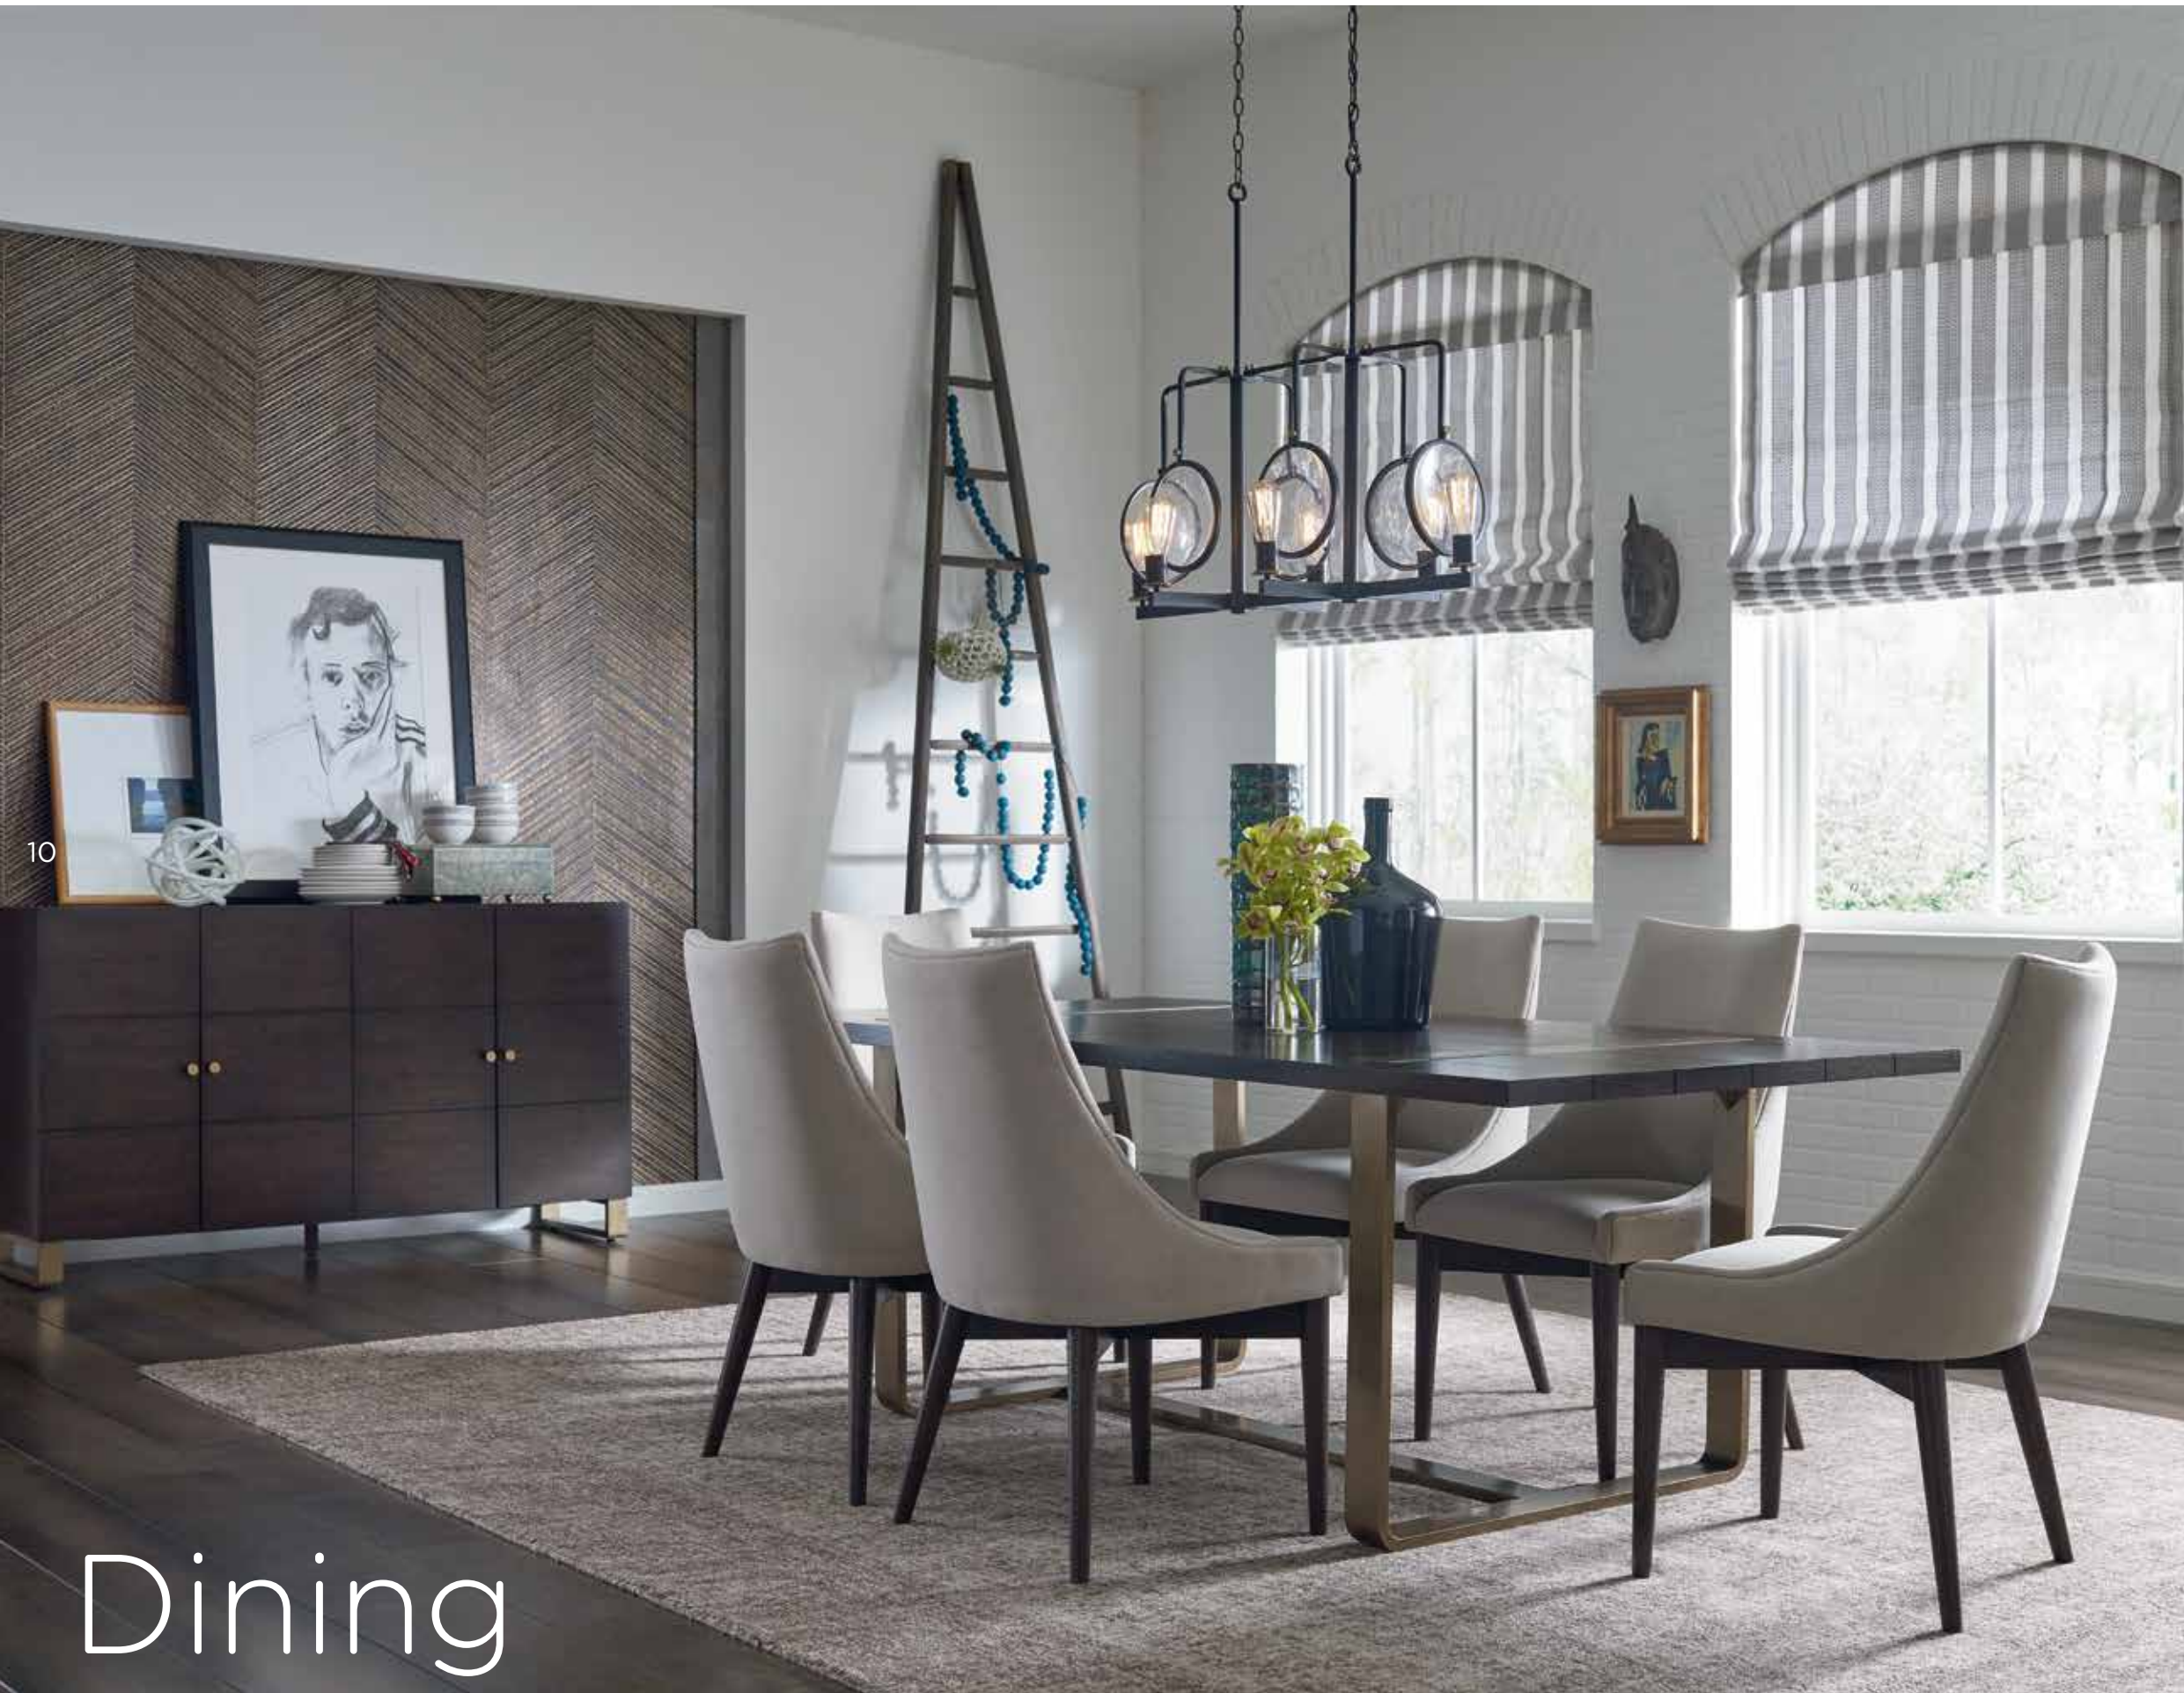

Dining

**RECTANGULAR DINING TABLE
w/ BRASS-FINISHED WOOD ACCENTS
8100-220**

W 42" D 84" H 30"
Apron to Floor: 28.5"
*Fixed Top, Metal Base, Brass-Finished
Wood Accents on Top, Seats up to 6*