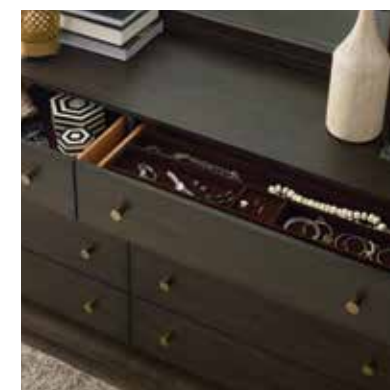

Cedar Drawer

USB Outlet Detail

**OPEN NIGHT STAND
8100-3101**

W 28" D 17" H 29"
1 Drawer, Open Shelf, Outlet w/ USB in
Drawer, Brass-Finished Wood Sled Base

USB Outlet Detail

**NIGHT STAND
8100-3100**

W 28" D 17" H 29"
3 Drawers, Outlet w/ USB in Top Drawer,
Brass-Finished Wood Sled Base