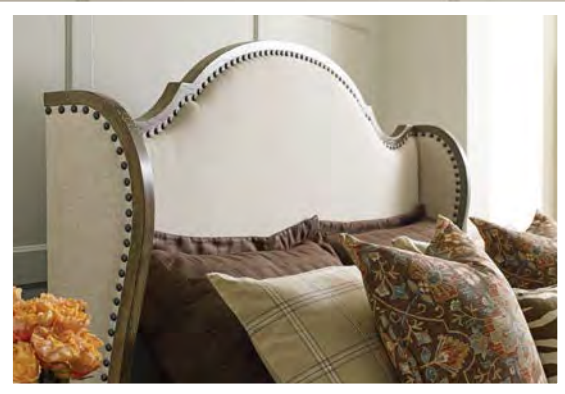

813-336HP Crossnore King Upholstered Bed
headboard detail