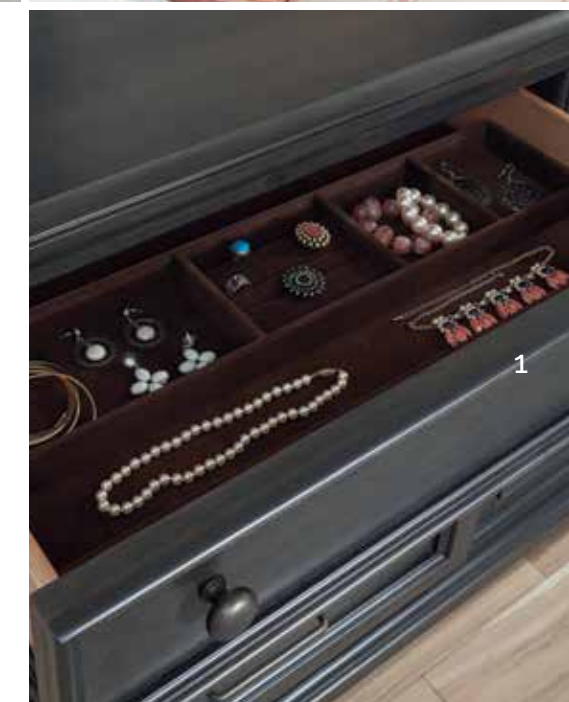

Easy Clean Upholstery

TABLE OF CONTENTS

Bedroom	2
Dining	12
Visual Index	16

COMPLETE UPHOLSTERED PANEL BED, King
8340-4206K
W 88 D 90 H 69
Footboard Ht: 26"

Consists of:
**8340-4206 UPHOLSTERED
PANEL HEADBOARD, King**
Available as Headboard only.
8340-4116 PANEL FOOTBOARD, King
8340-4901 RAILS, King