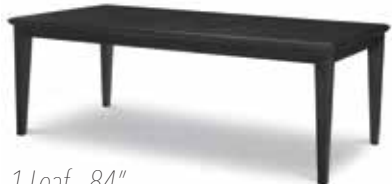

Dining

RECTANGULAR LEG TABLE
8340-221
 W 42 D 66/84 H 30
 (1) 18" Leaf
 Seats 6-8

Top View

No Leaf - 66"

1 Leaf - 84"

Shown set for 4

SPLAT BACK SIDE CHAIR
8340-240
 W 20 D 23 H 38
 Seat Ht: 19"
 Upholstered Seat

SPLAT BACK ARM CHAIR
8340-241
 W 23 D 23 H 38
 Seat Ht: 19"
 Arm Ht: 25"
 Upholstered Seat

CREDENZA
8340-151
 W 62 D 19 H 38
 2 Pullout End Shelves
 w/Melamine, 2 Drawers,
 Silver Tray, 2 Doors w/
 1 Adjustable Shelf Each,
 Removable Wine Rack/
 Adjustable Shelf in Center