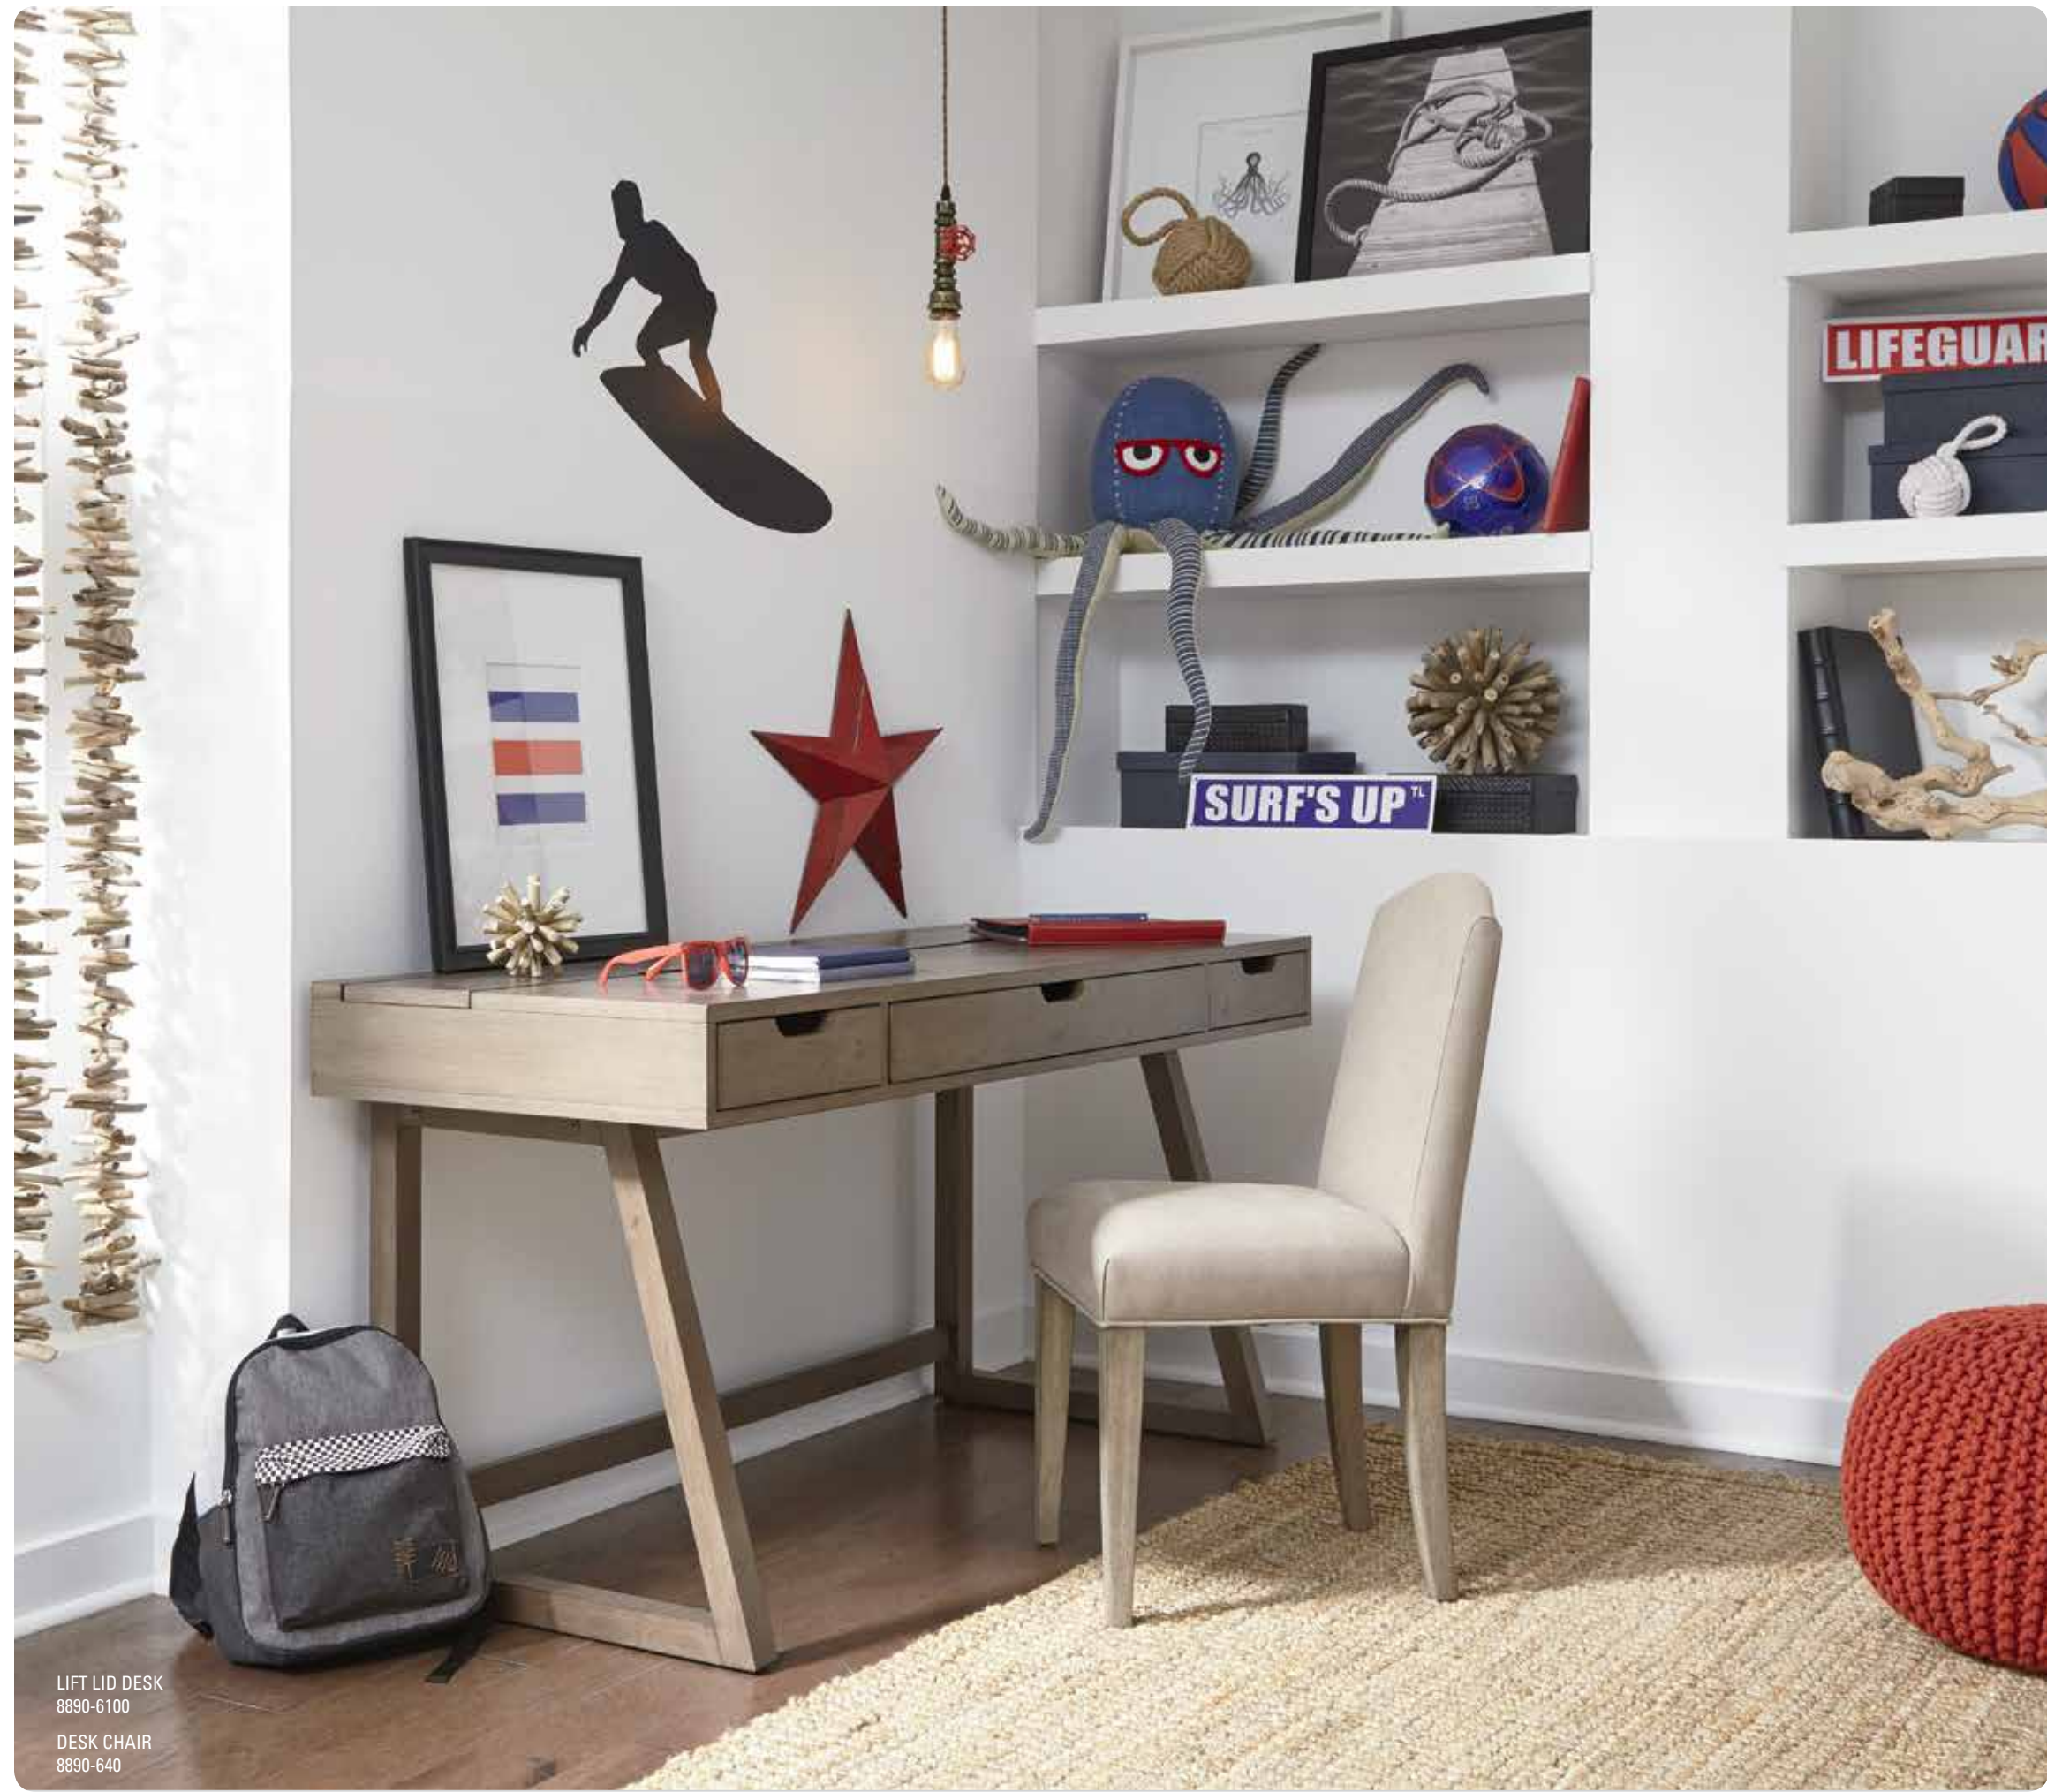

LIFT LID DESK
8890-6100
DESK CHAIR
8890-640