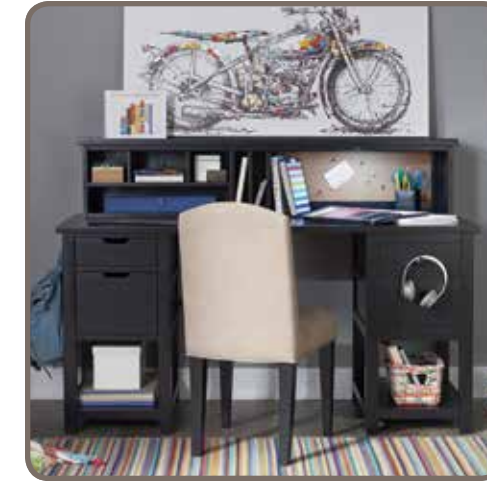

8894 Jr. EXECUTIVE DESK & DESK CHAIR

- *Poplar Solids*
- *Birch Veneer*
- *Midnight Black Finish*