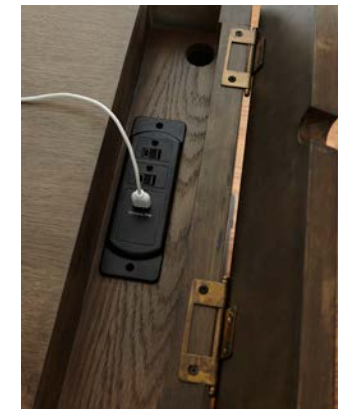

488-916 CHAIRSIDE TABLE
W18-1/2 D26 H25-1/2
3 Drawers, Flip Top with Electrical Outlet with
Standard and USB port for charging, Levelers