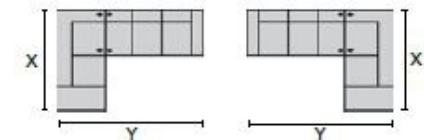

67 LHF Power Recliner w/ Power Headrest
32 x 41 x 40"
82 x 103 x 102cm

68 Console Loveseat Power Recliner w/ Power Headrest
77 x 41 x 40"
196 x 103 x 102cm

6H Armless Power Recliner w/ Power Headrest
24 x 41 x 40"
60 x 103 x 102cm

W0 Wedge w/Storage
17 x 40 x 35"
43 x 102 x 89cm

W1 Wedge 45 Degree w/Storage
37 x 38 x 35"
93 x 97 x 89cm

W2 Console w/Storage
13 x 40 x 35"
34 x 102 x 89cm

Dimensions are the same for reverse direction where applicable.

Specifications are correct at time of printing and are subject to change without notice.

LHF = left hand facing means the "end arm" is on the LEFT HAND SIDE of the upholstered piece when you are standing in front of the piece.