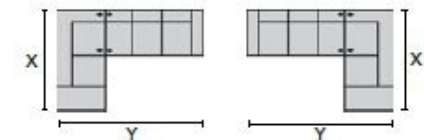

S0 Ottoman Square
w/Storage
39 x 39 x 18"
98 x 98 x 46cm

Dimensions are the same for reverse direction where applicable.

POPULAR CONFIGURATIONS

Note: Always assemble configurations from right hand facing to left hand facing. Dimensions are shown as width x depth.

C0 SECTIONAL-12/11/13
123 x 123"
313 x 313 cm

C1 SECTIONAL-16/08
93 x 65"
237 x 166 cm

C2 SECTIONAL-39/08
97 x 96"
247 x 244 cm

C8 SECTIONAL-12/15
119 x 61"
303 x 155 cm

C9 SECTIONAL-12/35
124 x 90"
315 x 229 cm

CE SECTIONAL-07/35
97 x 93"
247 x 237 cm

Specifications are correct at time of printing and are subject to change without notice.

LHF = left hand facing means the "end arm" is on the LEFT HAND SIDE of the upholstered piece when you are standing in front of the piece.