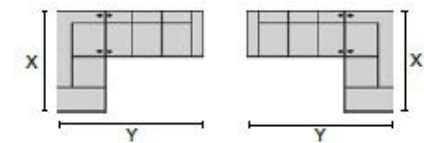

POPULAR CONFIGURATIONS

Note: Always assemble configurations from right hand facing to left hand facing. Dimensions are shown as width x depth.

C0 Sectional-12/11/13
122 x 122"
310 x 310 cm

C1 Sectional-16/08
90 x 59"
229 x 150 cm

C2 SECTIONAL-39/08
96 x 96"
244 x 244 cm

C8 SECTIONAL-12/15
116 x 59"
295 x 150 cm

C9 Sectional-12/35
122 x 91"
310 x 232 cm

CB Sectional-07/11/08
96 x 96"
244 x 244 cm

Dimensions are the same for reverse direction where applicable.

Specifications are correct at time of printing and are subject to change without notice.

LHF = left hand facing means the "end arm" is on the LEFT HAND SIDE of the upholstered piece when you are standing in front of the piece.