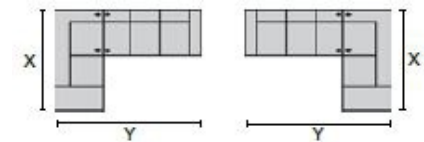

Dimensions are the same for reverse direction where applicable.

## POPULAR CONFIGURATIONS

Note: Always assemble configurations from right hand facing to left hand facing. Dimensions are shown as width x depth.

NA L2/6H/9X/6H/L1  
110 x 110"  
280 x 280 cm

NH L2/6H/9X/K2/6H/L1  
123 x 110"  
313 x 280 cm

NQ L2/K1/6H/6H/K1/L1  
112 x 112"  
285 x 285 cm

NA L2/6H/9X/6H/L1  
110 x 110"  
280 x 280 cm

Specifications are correct at time of printing and are subject to change without notice.

LHF = left hand facing means the "end arm" is on the LEFT HAND SIDE of the upholstered piece when you are standing in front of the piece.