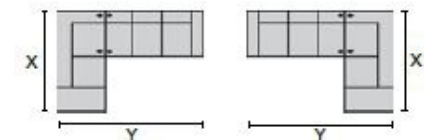

S0 Ottoman Square
w/Storage
39 x 39 x 18"
98 x 98 x 46cm

Dimensions are the same for reverse direction where applicable.

POPULAR CONFIGURATIONS

Note: Always assemble configurations from right hand facing to left hand facing. Dimensions are shown as width x depth.

C0 Sectional-12/11/13
122 x 122"
310 x 310 cm

C1 Sectional-16/08
92 x 61"
234 x 155 cm

C2 SECTIONAL-39/08
97 x 96"
247 x 244 cm

C8 SECTIONAL-12/15
118 x 61"
300 x 155 cm

C9 Sectional-12/35
123 x 90"
313 x 229 cm

CE Sectional-07/35
97 x 90"
247 x 229 cm

Specifications are correct at time of printing and are subject to change without notice.

LHF = left hand facing means the "end arm" is on the LEFT HAND SIDE of the upholstered piece when you are standing in front of the piece.