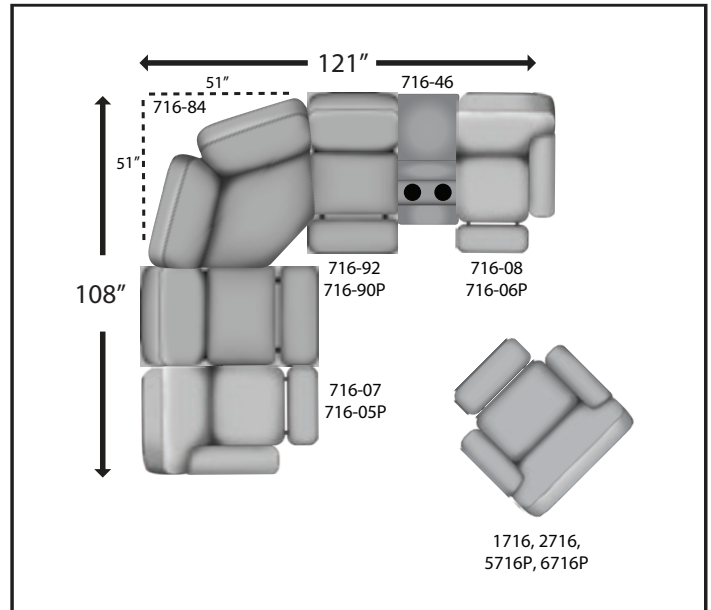

716 Producer

Southern
 *Motion*TM

SEE THE POSSIBILITIES!

716-07 LAF
Single Seat Recliner
W33\" D39\" H41\"

716-08 RAF
Single Seat Recliner
W33\" D39\" H41\"

716-89 LAF Press
Back Chaise
716-69P LAF Chaise
w/ Power Headrest
W34\" D63\" H41\"

716-79 RAF Press
Back Chaise
716-59P RAF Chaise
w/ Power Headrest
W34\" D63\" H41\"

716-92 Armless Recliner
716-90P Armless Recliner
w/ Power Headrest
W26\" D39\" H41\"

716-80 Armless Chair
W24\" D38\" H41\"

1716 Rocker Recliner
2716 Wall Hugger
5716P Rocker Recliner
w/ Power Headrest
6716P Wall Hugger
w/ Power Headrest
W38\" D40\" H41\"

716-05P LAF Single
Seat Recliner w/
Power Headrest
W33\" D39\" H41\"

716-06P RAF Single
Seat Recliner w/
Power Headrest
W33\" D39\" H41\"