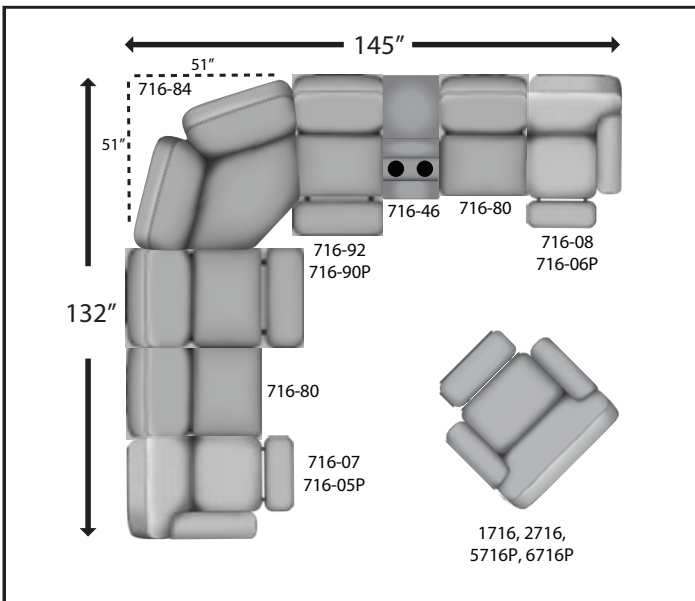

716 Producer

Southern
 *Motion*TM

SEE THE POSSIBILITIES!

716-07 LAF
Single Seat Recliner
W33\" D39\" H41\"

716-08 RAF
Single Seat Recliner
W33\" D39\" H41\"

716-89 LAF Press
Back Chaise
716-69P LAF Chaise
w/ Power Headrest
W34\" D63\" H41\"

716-79 RAF Press
Back Chaise
716-59P RAF Chaise
w/ Power Headrest
W34\" D63\" H41\"

716-92 Armless Recliner
716-90P Armless Recliner
w/ Power Headrest
W26\" D39\" H41\"

716-80 Armless Chair
W24\" D38\" H41\"

1716 Rocker Recliner
2716 Wall Hugger
5716P Rocker Recliner
w/ Power Headrest
6716P Wall Hugger
w/ Power Headrest
W38\" D40\" H41\"

716-05P LAF Single
Seat Recliner w/
Power Headrest
W33\" D39\" H41\"

716-06P RAF Single
Seat Recliner w/
Power Headrest
W33\" D39\" H41\"