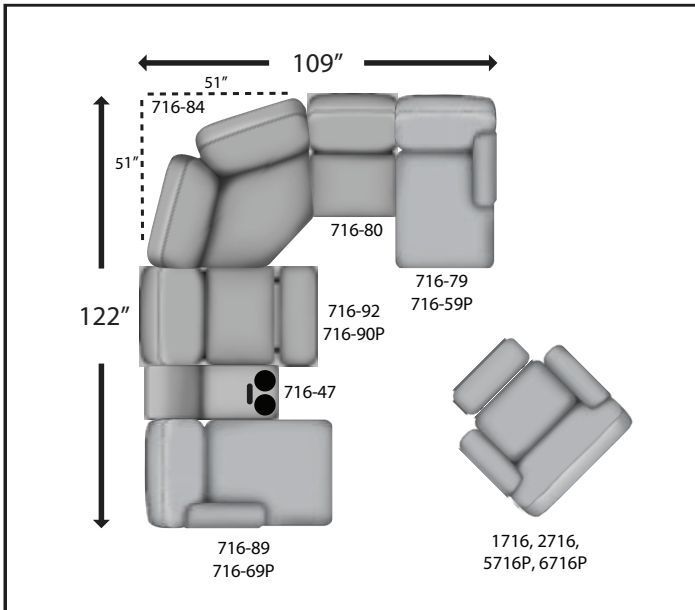

716 Producer

Southern
 *Motion*TM

SEE THE POSSIBILITIES!

716-07 LAF
Single Seat Recliner
W33\" D39\" H41\"

716-08 RAF
Single Seat Recliner
W33\" D39\" H41\"

716-89 LAF Press
Back Chaise
716-69P LAF Chaise
w/ Power Headrest
W34\" D63\" H41\"

716-79 RAF Press
Back Chaise
716-59P RAF Chaise
w/ Power Headrest
W34\" D63\" H41\"

716-92 Armless Recliner
716-90P Armless Recliner
w/ Power Headrest
W26\" D39\" H41\"

716-80 Armless Chair
W24\" D38\" H41\"

1716 Rocker Recliner
2716 Wall Hugger
5716P Rocker Recliner
w/ Power Headrest
6716P Wall Hugger
w/ Power Headrest
W38\" D40\" H41\"

716-05P LAF Single
Seat Recliner w/
Power Headrest
W33\" D39\" H41\"

716-06P RAF Single
Seat Recliner w/
Power Headrest
W33\" D39\" H41\"