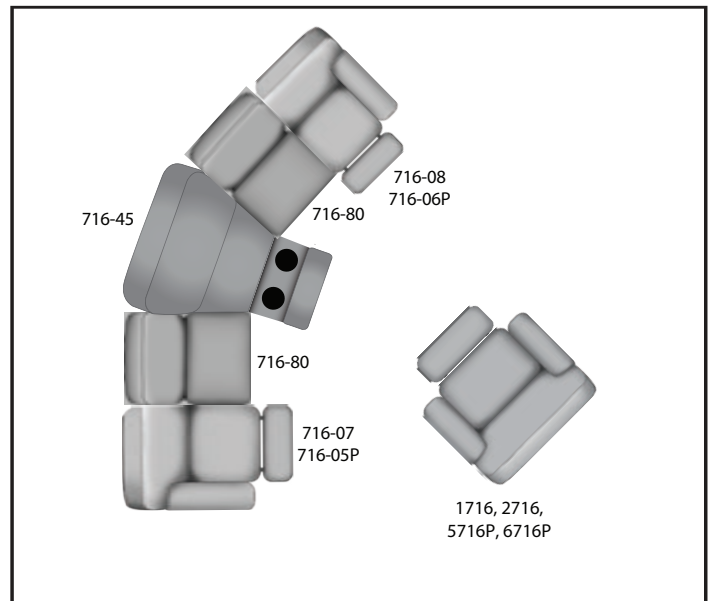

716 Producer

Southern
 *Motion*TM

SEE THE POSSIBILITIES!

716-07 LAF
Single Seat Recliner
W33\" D39\" H41\"

716-08 RAF
Single Seat Recliner
W33\" D39\" H41\"

716-89 LAF Press
Back Chaise
716-69P LAF Chaise
w/ Power Headrest
W34\" D63\" H41\"

716-79 RAF Press
Back Chaise
716-59P RAF Chaise
w/ Power Headrest
W34\" D63\" H41\"

716-92 Armless Recliner
716-90P Armless Recliner
w/ Power Headrest
W26\" D39\" H41\"

716-80 Armless Chair
W24\" D38\" H41\"

1716 Rocker Recliner
2716 Wall Hugger
5716P Rocker Recliner
w/ Power Headrest
6716P Wall Hugger
w/ Power Headrest
W38\" D40\" H41\"

716-05P LAF Single
Seat Recliner w/
Power Headrest
W33\" D39\" H41\"

716-06P RAF Single
Seat Recliner w/
Power Headrest
W33\" D39\" H41\"