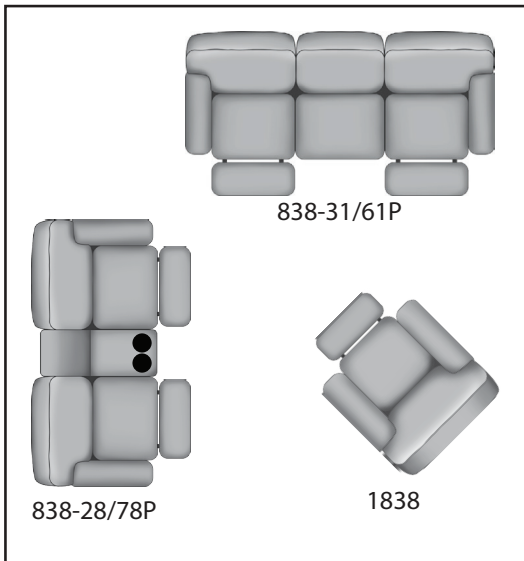

838 Avalon

Southern
 *Motion*TM

SEE THE POSSIBILITIES!

838-33 Double Reclining Sofa
/w Drop Down Table
838-63P Power Headrest Double
Reclining Sofa w/Drop Down Table
W89" D39" H41"

838-31 Double Reclining Sofa
838-61P Power Headrest
Double Reclining Sofa
W89" D39" H41"

838-28 Double Reclining
Console Loveseat
838-78P Power Headrest Double
Reclining Console Loveseat
W78" D39" H41"

838-83 Wedge
W71" D39" H41"
51" Allowance on each wall

838-21 Double Reclining Loveseat
838-51P Power Headrest
Double Reclining Loveseat
W64" D39" H41"

1838 Rocker Recliner
2838 Wall Hugger
5838P Power Headrest Rocker
6838P Power Headrest Wall Hugger
W39" D41" H43"

838 "AVALON"