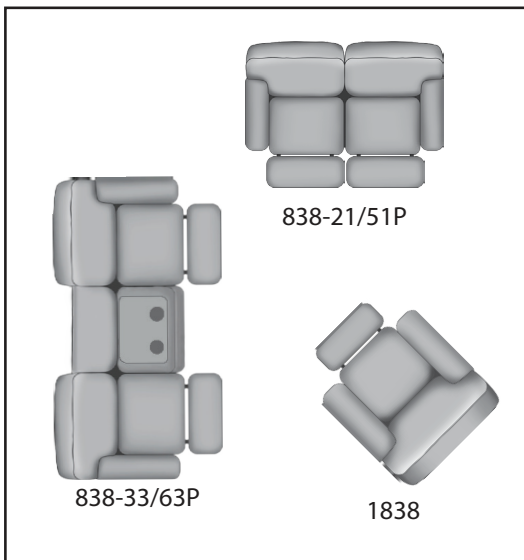

838 Avalon

Southern
 *Motion*TM

SEE THE POSSIBILITIES!

838-33 Double Reclining Sofa
/w Drop Down Table
838-63P Power Headrest Double
Reclining Sofa w/Drop Down Table
W89" D39" H41"

838-31 Double Reclining Sofa
838-61P Power Headrest
Double Reclining Sofa
W89" D39" H41"

838-28 Double Reclining
Console Loveseat
838-78P Power Headrest Double
Reclining Console Loveseat
W78" D39" H41"

838-83 Wedge
W71" D39" H41"
51" Allowance on each wall

838-21 Double Reclining Loveseat
838-51P Power Headrest
Double Reclining Loveseat
W64" D39" H41"

1838 Rocker Recliner
2838 Wall Hugger
5838P Power Headrest Rocker
6838P Power Headrest Wall Hugger
W39" D41" H43"

838 "AVALON"