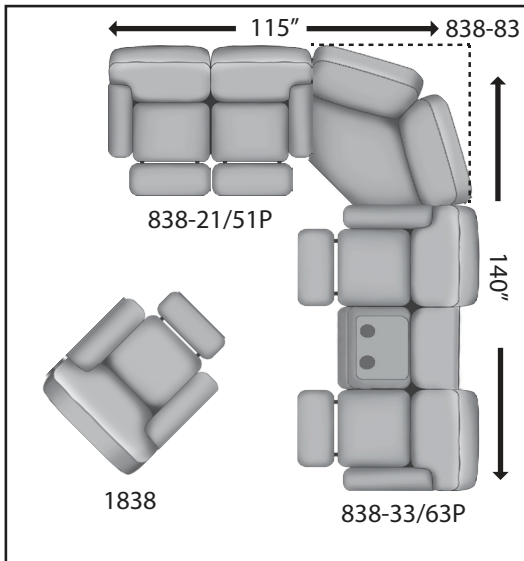

838 Avalon

Southern
 *Motion*TM

SEE THE POSSIBILITIES!

838-33 Double Reclining Sofa
/w Drop Down Table
838-63P Power Headrest Double
Reclining Sofa w/Drop Down Table
W89" D39" H41"

838-31 Double Reclining Sofa
838-61P Power Headrest
Double Reclining Sofa
W89" D39" H41"

838-28 Double Reclining
Console Loveseat
838-78P Power Headrest Double
Reclining Console Loveseat
W78" D39" H41"

838-83 Wedge
W71" D39" H41"
51" Allowance on each wall

838-21 Double Reclining Loveseat
838-51P Power Headrest
Double Reclining Loveseat
W64" D39" H41"

1838 Rocker Recliner
2838 Wall Hugger
5838P Power Headrest Rocker
6838P Power Headrest Wall Hugger
W39" D41" H43"

838 "AVALON"