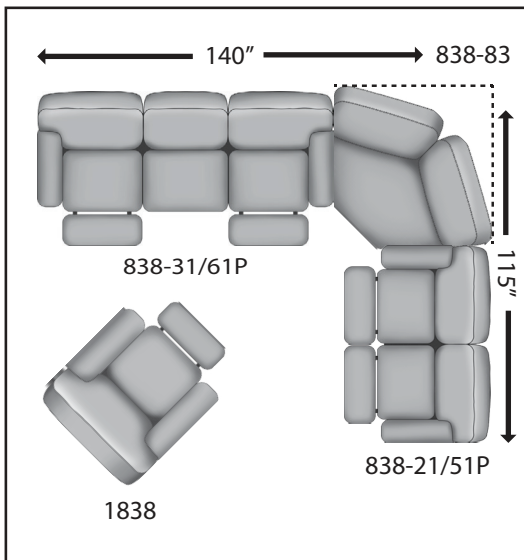

838 Avalon

Southern
 *Motion*TM

SEE THE POSSIBILITIES!

838-33 Double Reclining Sofa
/w Drop Down Table
838-63P Power Headrest Double
Reclining Sofa w/Drop Down Table
W89" D39" H41"

838-31 Double Reclining Sofa
838-61P Power Headrest
Double Reclining Sofa
W89" D39" H41"

838-28 Double Reclining
Console Loveseat
838-78P Power Headrest Double
Reclining Console Loveseat
W78" D39" H41"

838-83 Wedge
W71" D39" H41"
51" Allowance on each wall

838-21 Double Reclining Loveseat
838-51P Power Headrest
Double Reclining Loveseat
W64" D39" H41"

1838 Rocker Recliner
2838 Wall Hugger
5838P Power Headrest Rocker
6838P Power Headrest Wall Hugger
W39" D41" H43"

838 "AVALON"