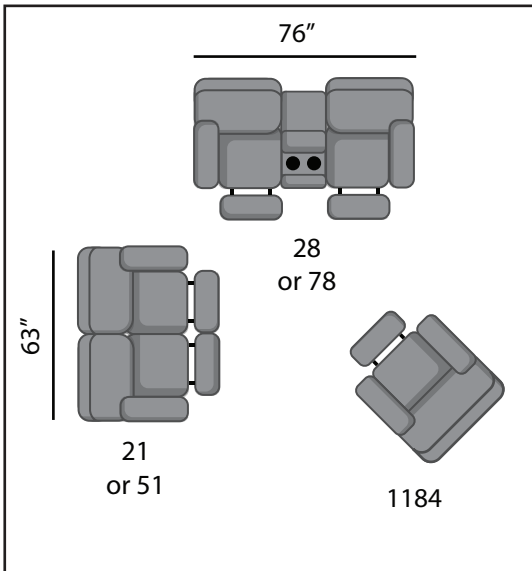

884 Fandango

Southern
Motion™

SEE THE POSSIBILITIES!

884-80 Armless Chair
W24" D43" H41"

884-92 Armless Recliner
884-92P Power Armless Recliner
884-90P Power Headrest Armless Recliner
884-90-95P Power Armless Recliner
with SoCozi
W24" D43" H41"

884-07 LAF Single Seat Recliner
884-05P Power Headrest LAF Single Seat Recliner
W32" D43" H41"

884-08 RAF Single Seat Recliner
884-06P Power Headrest RAF Single Seat Recliner
W32" D43" H41"

884-46 Free Standing Console
w/ Hidden Cupholders
W13" D36" H35"

884-45 Medium Wedge
w/ Hidden Cupholders
W25" D36" H35"

884-47 Free Standing Console
w/ Cupholders
W13" D36" H44"

884-32 Double Reclining Sofa
with 2 Pillows
884-62P Power Headrest Sofa
with 2 Pillows
W89" D43" H41"

884-31 Double Reclining Sofa
884-61P Power Headrest Sofa
W89" D43" H41"

884 "Fandango"