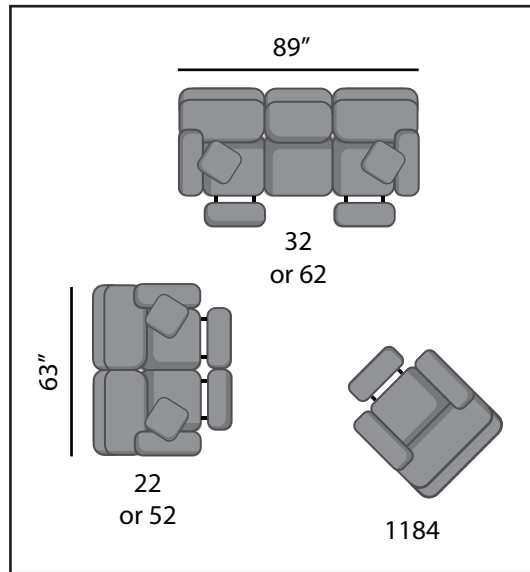

884 Fandango

Southern
Motion™

SEE THE POSSIBILITIES!

884-80 Armless Chair
W24" D43" H41"

884-92 Armless Recliner
884-92P Power Armless Recliner
884-90P Power Headrest Armless Recliner
884-90-95P Power Armless Recliner
with SoCozi
W24" D43" H41"

884-07 LAF Single Seat Recliner
884-05P Power Headrest LAF Single Seat Recliner
W32" D43" H41"

884-08 RAF Single Seat Recliner
884-06P Power Headrest RAF Single Seat Recliner
W32" D43" H41"

884-46 Free Standing Console
w/ Hidden Cupholders
W13" D36" H35"

884-45 Medium Wedge
w/ Hidden Cupholders
W25" D36" H35"

884-47 Free Standing Console
w/ Cupholders
W13" D36" H44"

884-32 Double Reclining Sofa
with 2 Pillows
884-62P Power Headrest Sofa
with 2 Pillows
W89" D43" H41"

884-31 Double Reclining Sofa
884-61P Power Headrest Sofa
W89" D43" H41"

884 "Fandango"