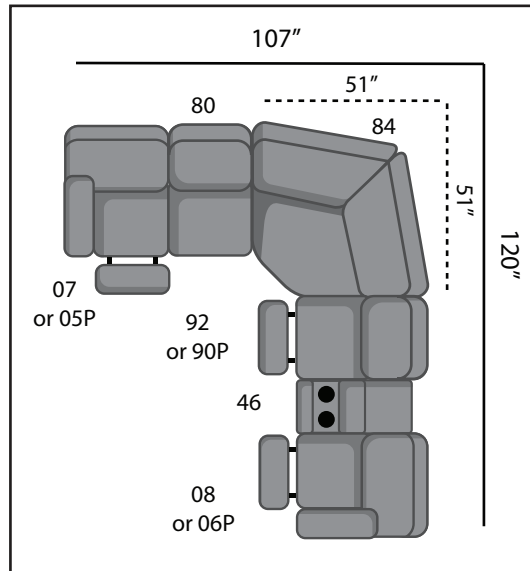

884 Fandango

Southern
Motion™

SEE THE POSSIBILITIES!

884-80 Armless Chair
W24" D43" H41"

884-92 Armless Recliner
884-92P Power Armless Recliner
884-90P Power Headrest Armless Recliner
884-90-95P Power Armless Recliner
with SoCozi
W24" D43" H41"

884-07 LAF Single Seat Recliner
884-05P Power Headrest LAF Single Seat Recliner
W32" D43" H41"

884-08 RAF Single Seat Recliner
884-06P Power Headrest RAF Single Seat Recliner
W32" D43" H41"

884-46 Free Standing Console
w/ Hidden Cupholders
W13" D36" H35"

884-28 Double Reclining
Console Loveseat
884-78P Power Headrest
Console Loveseat
W76" D43" H41"

884-21 Double Reclining Loveseat
884-51P Power Headrest Loveseat
W63" D43" H41"

884-22 Double Reclining Loveseat
with 2 Pillows
884-52P Power Headrest Loveseat
with 2 Pillows
W63" D43" H41"

884-31 Double Reclining Sofa
884-61P Power Headrest Sofa
W89" D43" H41"

884 "Fandango"