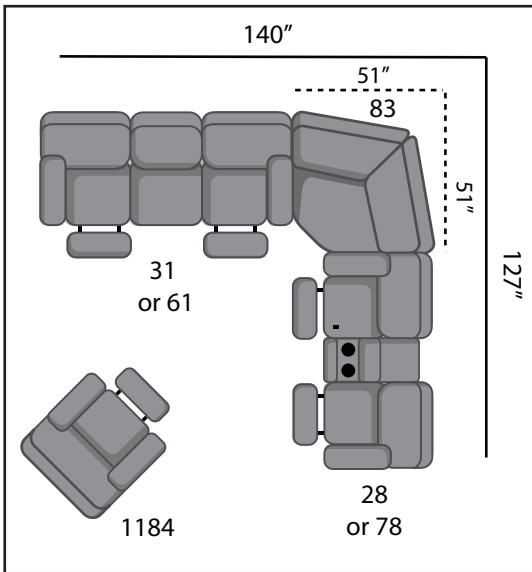

884 Fandango

Southern
Motion™

SEE THE POSSIBILITIES!

884-80 Armless Chair
W24" D43" H41"

884-92 Armless Recliner
884-92P Power Armless Recliner
884-90P Power Headrest Armless Recliner
884-90-95P Power Armless Recliner
with SoCozi
W24" D43" H41"

884-07 LAF Single Seat Recliner
884-05P Power Headrest LAF Single Seat Recliner
W32" D43" H41"

884-08 RAF Single Seat Recliner
884-06P Power Headrest RAF Single Seat Recliner
W32" D43" H41"

884-46 Free Standing Console
w/ Hidden Cupholders
W13" D36" H35"

884-45 Medium Wedge
w/ Hidden Cupholders
W25" D36" H35"

884-47 Free Standing Console
w/ Cupholders
W13" D36" H44"

884-32 Double Reclining Sofa
with 2 Pillows
884-62P Power Headrest Sofa
with 2 Pillows
W89" D43" H41"

884-31 Double Reclining Sofa
884-61P Power Headrest Sofa
W89" D43" H41"

884 "Fandango"