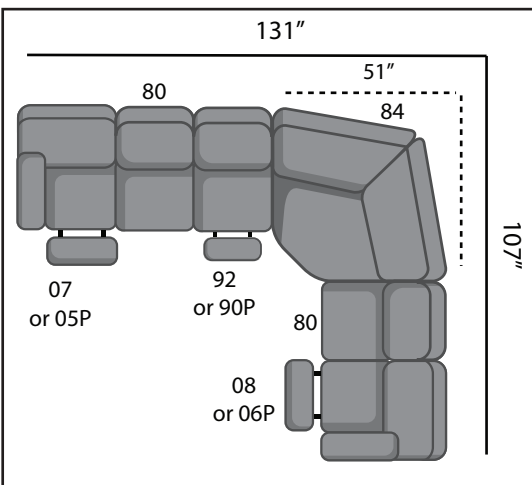

884 Fandango

Southern
Motion™

SEE THE POSSIBILITIES!

884-80 Armless Chair
W24" D43" H41"

884-92 Armless Recliner
884-92P Power Armless Recliner
884-90P Power Headrest Armless Recliner
884-90-95P Power Armless Recliner
with SoCozi
W24" D43" H41"

884-07 LAF Single Seat Recliner
884-05P Power Headrest LAF Single Seat Recliner
W32" D43" H41"

884-08 RAF Single Seat Recliner
884-06P Power Headrest RAF Single Seat Recliner
W32" D43" H41"

884-46 Free Standing Console
w/ Hidden Cupholders
W13" D36" H35"

884-28 Double Reclining
Console Loveseat
884-78P Power Headrest
Console Loveseat
W76" D43" H41"

884-21 Double Reclining Loveseat
884-51P Power Headrest Loveseat
W63" D43" H41"

884-22 Double Reclining Loveseat
with 2 Pillows
884-52P Power Headrest Loveseat
with 2 Pillows
W63" D43" H41"

884-31 Double Reclining Sofa
884-61P Power Headrest Sofa
W89" D43" H41"

884 "Fandango"