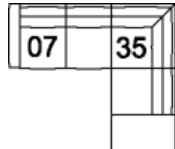

**91 Apartment Sofa**  
80 x 38 x 33"  
203 x 97 x 84 cm  
IA: 64" / 162 cm

**95 Chair & 1/2**  
48 x 38 x 33"  
122 x 97 x 84 cm  
IA: 32" / 81 cm

**S0 Ottoman Square w/Storage**  
39 x 39 x 18"  
98 x 98 x 46 cm

## POPULAR CONFIGURATIONS

**12/35**  
124 x 91"  
315 x 232 cm

**07/35**  
98 x 91"  
249 x 232 cm

**16/08**  
94 x 61"  
239 x 155 cm

## DIMENSIONS

Seat Depth: 24" / 61 cm  
Seat Height: 19" / 48 cm  
Arm Depth: 37" / 94 cm  
Arm Height: 24" / 60 cm

Dimensions shown as Width x Depth x Height.

Dimensions are correct at the time of printing and are subject to change without notice. Actual measurements for each item may vary from what is shown here. Please allow up to a +/- 1 inch difference. Availability may vary by region.