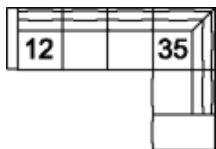

**91 Apartment Sofa**  
80 x 38 x 33"  
203 x 97 x 84 cm  
IA: 64" / 162 cm

**95 Chair & 1/2**  
48 x 38 x 33"  
122 x 97 x 84 cm  
IA: 32" / 81 cm

**S0 Ottoman Square w/Storage**  
39 x 39 x 18"  
98 x 98 x 46 cm

## POPULAR CONFIGURATIONS

**12/35**  
124 x 91"  
315 x 232 cm

**07/35**  
98 x 91"  
249 x 232 cm

**16/08**  
94 x 61"  
239 x 155 cm

## DIMENSIONS

Seat Depth: 24" / 61 cm  
Seat Height: 19" / 48 cm  
Arm Depth: 37" / 94 cm  
Arm Height: 24" / 60 cm

Dimensions shown as Width x Depth x Height.

Dimensions are correct at the time of printing and are subject to change without notice. Actual measurements for each item may vary from what is shown here. Please allow up to a +/- 1 inch difference. Availability may vary by region.