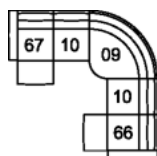

63 Loveseat Power Recliner w/ Power Headrest
65 x 42 x 41"
165 x 107 x 105 cm
IA: 46" / 116 cm

66 RHF Power Recliner w/ Power Headrest
32 x 42 x 41"
82 x 107 x 105 cm

67 LHF Power Recliner w/ Power Headrest
32 x 42 x 41"
82 x 107 x 105 cm

6H Armless Power Recliner w/ Power Headrest
24 x 42 x 41"
61 x 107 x 105 cm

CH Console Loveseat Pwr Recl HR
78 x 42 x 41"
198 x 107 x 105 cm

W2 Console w/Storage
14 x 40 x 35"
34 x 102 x 89 cm

32 Chair Rocker Recliner
33 Chair Swivel Rocker Recliner
39 Rocker Power Recliner w/ Power Headrest
40 x 42 x 41"
102 x 107 x 105 cm

58 Console Loveseat Recliner
68 Console Loveseat Power Recliner w/ Power Headrest
78 x 42 x 41"
198 x 107 x 105 cm

POPULAR CONFIGURATIONS

67/10/09/10/66
105 x 105"
267 x 267 cm

67/10/09/W2/10/66
118 x 105"
300 x 267 cm

67/W1/10/10/W1/66
112 x 112"
285 x 285 cm

DIMENSIONS

Seat Depth: 21" / 54 cm
Seat Height: 20" / 51 cm
Arm Depth: 31" / 79 cm
Arm Height: 24" / 60 cm
Reclined Depth: 69" / 176 cm

Dimensions shown as Width x Depth x Height.