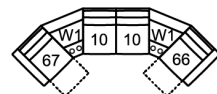

63 Loveseat Power Recliner w/ Power Headrest
65 x 42 x 41"
165 x 107 x 105 cm
IA: 46" / 116 cm

66 RHF Power Recliner w/ Power Headrest
32 x 42 x 41"
82 x 107 x 105 cm

67 LHF Power Recliner w/ Power Headrest
32 x 42 x 41"
82 x 107 x 105 cm

6H Armless Power Recliner w/ Power Headrest
24 x 42 x 41"
61 x 107 x 105 cm

CH Console Loveseat Pwr Recl HR
78 x 42 x 41"
198 x 107 x 105 cm

W2 Console w/Storage
14 x 40 x 35"
34 x 102 x 89 cm

32 Chair Rocker Recliner
33 Chair Swivel Rocker Recliner
39 Rocker Power Recliner w/ Power Headrest
40 x 42 x 41"
102 x 107 x 105 cm

58 Console Loveseat Recliner
68 Console Loveseat Power Recliner w/ Power Headrest
78 x 42 x 41"
198 x 107 x 105 cm

POPULAR CONFIGURATIONS

67/10/09/10/66
105 x 105"
267 x 267 cm

67/10/09/W2/10/66
118 x 105"
300 x 267 cm

67/W1/10/10/W1/66
112 x 112"
285 x 285 cm

DIMENSIONS

Seat Depth: 21" / 54 cm
Seat Height: 20" / 51 cm
Arm Depth: 31" / 79 cm
Arm Height: 24" / 60 cm
Reclined Depth: 69" / 176 cm

Dimensions shown as Width x Depth x Height.