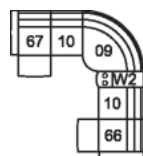

63 Loveseat Power Recliner w/ Power Headrest
65 x 42 x 41"
165 x 107 x 105 cm
IA: 46" / 116 cm

66 RHF Power Recliner w/ Power Headrest
32 x 42 x 41"
82 x 107 x 105 cm

67 LHF Power Recliner w/ Power Headrest
32 x 42 x 41"
82 x 107 x 105 cm

6H Armless Power Recliner w/ Power Headrest
24 x 42 x 41"
61 x 107 x 105 cm

CH Console Loveseat Pwr Recl HR
78 x 42 x 41"
198 x 107 x 105 cm

W2 Console w/Storage
14 x 40 x 35"
34 x 102 x 89 cm

32 Chair Rocker Recliner
33 Chair Swivel Rocker Recliner
39 Rocker Power Recliner w/ Power Headrest
40 x 42 x 41"
102 x 107 x 105 cm

58 Console Loveseat Recliner
68 Console Loveseat Power Recliner w/ Power Headrest
78 x 42 x 41"
198 x 107 x 105 cm

POPULAR CONFIGURATIONS

67/10/09/10/66
105 x 105"
267 x 267 cm

67/10/09/W2/10/66
118 x 105"
300 x 267 cm

67/W1/10/10/W1/66
112 x 112"
285 x 285 cm

DIMENSIONS

Seat Depth: 21" / 54 cm
Seat Height: 20" / 51 cm
Arm Depth: 31" / 79 cm
Arm Height: 24" / 60 cm
Reclined Depth: 69" / 176 cm

Dimensions shown as Width x Depth x Height.