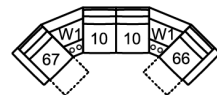

51 Sofa Manual Recliner
61 Sofa Power Recliner
88 x 41 x 39"
223 x 103 x 99 cm
IA: 67" / 169 cm

53 Loveseat Manual Recliner
63 Loveseat Power Recliner
65 x 41 x 39"
164 x 103 x 99 cm
IA: 43" / 110 cm

W2 Console w/Storage
14 x 40 x 35"
34 x 102 x 89 cm

32 Rocker Manual Recliner
31 Wallhugger Power Recliner
33 Swivel Rocker Manual Recliner
35 Wallhugger Manual Recliner
39 Rocker Power Recliner
42 x 41 x 39"
105 x 103 x 99 cm
IA: 20" / 51 cm

46 RHF Manual Recliner
47 LHF Manual Recliner
66 RHF Power Recliner
67 LHF Power Recliner
33 x 41 x 39"
84 x 103 x 99 cm

58 Console Loveseat Manual Recliner

68 Console Loveseat Power Recliner

77 x 41 x 39"
196 x 103 x 99 cm

POPULAR CONFIGURATIONS

67/10/09/10/66
107 x 107"
272 x 272 cm

67/10/09/W2/10/66
120 x 107"
305 x 272 cm

67/W1/10/10/W1/66
113 x 113"
288 x 288 cm

DIMENSIONS

Seat Depth: 20" / 51 cm
Seat Height: 19" / 47 cm
Arm Depth: 33" / 84 cm
Arm Height: 25" / 64 cm
Reclined Depth: 64" / 164 cm

Dimensions shown as Width x Depth x Height.