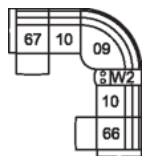

51 Sofa Manual Recliner
61 Sofa Power Recliner
88 x 41 x 39"
223 x 103 x 99 cm
IA: 67" / 169 cm

53 Loveseat Manual Recliner
63 Loveseat Power Recliner
65 x 41 x 39"
164 x 103 x 99 cm
IA: 43" / 110 cm

W2 Console w/Storage
14 x 40 x 35"
34 x 102 x 89 cm

32 Rocker Manual Recliner
31 Wallhugger Power Recliner
33 Swivel Rocker Manual Recliner
35 Wallhugger Manual Recliner
39 Rocker Power Recliner
42 x 41 x 39"
105 x 103 x 99 cm
IA: 20" / 51 cm

46 RHF Manual Recliner
47 LHF Manual Recliner
66 RHF Power Recliner
67 LHF Power Recliner
33 x 41 x 39"
84 x 103 x 99 cm

58 Console Loveseat Manual Recliner

68 Console Loveseat Power Recliner

77 x 41 x 39"
196 x 103 x 99 cm

POPULAR CONFIGURATIONS

67/10/09/10/66
107 x 107"
272 x 272 cm

67/10/09/W2/10/66
120 x 107"
305 x 272 cm

67/W1/10/10/W1/66
113 x 113"
288 x 288 cm

DIMENSIONS

Seat Depth: 20" / 51 cm
Seat Height: 19" / 47 cm
Arm Depth: 33" / 84 cm
Arm Height: 25" / 64 cm
Reclined Depth: 64" / 164 cm

Dimensions shown as Width x Depth x Height.