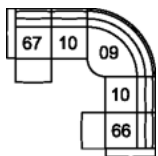

51 Sofa Manual Recliner
61 Sofa Power Recliner
88 x 41 x 39"
223 x 103 x 99 cm
IA: 67" / 169 cm

53 Loveseat Manual Recliner
63 Loveseat Power Recliner
65 x 41 x 39"
164 x 103 x 99 cm
IA: 43" / 110 cm

W2 Console w/Storage
14 x 40 x 35"
34 x 102 x 89 cm

32 Rocker Manual Recliner
31 Wallhugger Power Recliner
33 Swivel Rocker Manual Recliner
35 Wallhugger Manual Recliner
39 Rocker Power Recliner
42 x 41 x 39"
105 x 103 x 99 cm
IA: 20" / 51 cm

46 RHF Manual Recliner
47 LHF Manual Recliner
66 RHF Power Recliner
67 LHF Power Recliner
33 x 41 x 39"
84 x 103 x 99 cm

58 Console Loveseat Manual Recliner

68 Console Loveseat Power Recliner

77 x 41 x 39"
196 x 103 x 99 cm

POPULAR CONFIGURATIONS

67/10/09/10/66
107 x 107"
272 x 272 cm

67/10/09/W2/10/66
120 x 107"
305 x 272 cm

67/W1/10/10/W1/66
113 x 113"
288 x 288 cm

DIMENSIONS

Seat Depth: 20" / 51 cm
Seat Height: 19" / 47 cm
Arm Depth: 33" / 84 cm
Arm Height: 25" / 64 cm
Reclined Depth: 64" / 164 cm

Dimensions shown as Width x Depth x Height.