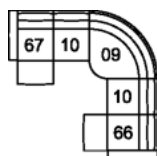

39 Rocker Power Recliner w/ Power Headrest
40 x 40 x 40"
102 x 102 x 101 cm
IA: 22" / 56 cm

60 Armless Power Recliner
23 x 40 x 40"
59 x 102 x 101 cm

61 Sofa Power Recliner w/ Power Headrest
86 x 40 x 40"
219 x 102 x 101 cm
IA: 69" / 174 cm

63 Loveseat Power Recliner w/ Power Headrest
63 x 40 x 40"
161 x 102 x 101 cm
IA: 46" / 116 cm

68 Console Loveseat Power Recliner w/ Power Headrest
76 x 40 x 40"
194 x 102 x 101 cm

6H Armless Power Recliner w/ Power Headrest
23 x 40 x 40"
59 x 102 x 101 cm

W2 Console w/Storage
14 x 40 x 35"
34 x 102 x 89 cm

66 RHF Power Recliner w/ Power Headrest
67 LHF Power Recliner w/ Power Headrest
32 x 40 x 40"
81 x 102 x 101 cm

POPULAR CONFIGURATIONS

67/10/09/10/66
105 x 105"
267 x 267 cm

67/10/09/W2/10/66
118 x 105"
300 x 267 cm

67/W1/10/10/W1/66
113 x 113"
288 x 288 cm

DIMENSIONS

- Seat Depth: 21" / 53 cm
- Seat Height: 19" / 49 cm
- Arm Depth: 35" / 89 cm
- Arm Height: 25" / 64 cm
- Reclined Depth: 65" / 166 cm