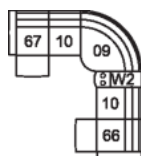

63 Loveseat Power Recliner w/ Power Headrest
63 x 40 x 40"
161 x 102 x 101 cm
IA: 46" / 116 cm

68 Console Loveseat Power Recliner w/ Power Headrest
76 x 40 x 40"
194 x 102 x 101 cm

6H Armless Power Recliner w/ Power Headrest
23 x 40 x 40"
59 x 102 x 101 cm

W2 Console w/Storage
14 x 40 x 35"
34 x 102 x 89 cm

66 RHF Power Recliner w/ Power Headrest
67 LHF Power Recliner w/ Power Headrest
32 x 40 x 40"
81 x 102 x 101 cm

POPULAR CONFIGURATIONS

67/10/09/10/66
105 x 105"
267 x 267 cm

67/10/09/W2/10/66
118 x 105"
300 x 267 cm

67/W1/10/10/W1/66
113 x 113"
288 x 288 cm

DIMENSIONS

- Seat Depth: 21" / 53 cm
- Seat Height: 19" / 49 cm
- Arm Depth: 35" / 89 cm
- Arm Height: 25" / 64 cm
- Reclined Depth: 65" / 166 cm

Dimensions shown as Width x Depth x Height.

Dimensions are correct at the time of printing and are subject to change without notice. Actual measurements for each item may vary from what is shown here. Please allow up to a +/- 1 inch difference. Availability may vary by region.