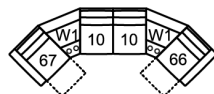

63 Loveseat Power Recliner w/ Power Headrest
63 x 40 x 40"
161 x 102 x 101 cm
IA: 46" / 116 cm

68 Console Loveseat Power Recliner w/ Power Headrest
76 x 40 x 40"
194 x 102 x 101 cm

6H Armless Power Recliner w/ Power Headrest
23 x 40 x 40"
59 x 102 x 101 cm

W2 Console w/Storage
14 x 40 x 35"
34 x 102 x 89 cm

66 RHF Power Recliner w/ Power Headrest
67 LHF Power Recliner w/ Power Headrest
32 x 40 x 40"
81 x 102 x 101 cm

POPULAR CONFIGURATIONS

67/10/09/10/66
105 x 105"
267 x 267 cm

67/10/09/W2/10/66
118 x 105"
300 x 267 cm

67/W1/10/10/W1/66
113 x 113"
288 x 288 cm

DIMENSIONS

- Seat Depth: 21" / 53 cm
- Seat Height: 19" / 49 cm
- Arm Depth: 35" / 89 cm
- Arm Height: 25" / 64 cm
- Reclined Depth: 65" / 166 cm

Dimensions shown as Width x Depth x Height.

Dimensions are correct at the time of printing and are subject to change without notice. Actual measurements for each item may vary from what is shown here. Please allow up to a +/- 1 inch difference. Availability may vary by region.