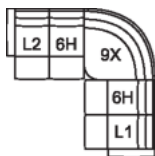

66 RHF Power Recliner w/ Power Headrest

67 LHF Power Recliner w/ Power Headrest

L1 RHF Pwr Recl Pwr/HR Pwr Lumbar

L2 LHF Pwr Recl Pwr/HR Pwr Lumbar

32 x 41 x 42"

82 x 103 x 107 cm

68 Console Loveseat Power Recliner w/ Power Headrest

L8 Console Loveseat Recliner Power w/ Power Headrest & Power Lumbar

77 x 41 x 42"
196 x 103 x 107 cm

6H Armless Power Recliner w/ Power Headrest

L3 Armless P/Recl Pwr/HR Pwr Lum

23 x 41 x 42"

59 x 103 x 107 cm

POPULAR CONFIGURATIONS

L2/6H/9X/6H/L1
109 x 109"
277 x 277 cm

L2/6H/9X/K2/6H/L1
122 x 109"
310 x 277 cm

L2/K1/6H/6H/K1/L1
111 x 111"
282 x 282 cm

DIMENSIONS

Seat Depth: 18" / 46 cm
Seat Height: 16" / 42 cm
Arm Depth: 30" / 76 cm
Arm Height: 20" / 52 cm
Reclined Depth: 59" / 150 cm

Dimensions shown as Width x Depth x Height.

Dimensions are correct at the time of printing and are subject to change without notice. Actual measurements for each item may vary from what is shown here. Please allow up to a +/- 1 inch difference. Availability may vary by region.