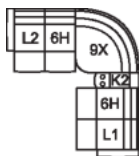

66 RHF Power Recliner w/ Power Headrest

67 LHF Power Recliner w/ Power Headrest

L1 RHF Pwr Recl Pwr/HR Pwr Lumbar

L2 LHF Pwr Recl Pwr/HR Pwr Lumbar

32 x 41 x 42"

82 x 103 x 107 cm

68 Console Loveseat Power Recliner w/ Power Headrest

L8 Console Loveseat Recliner Power w/ Power Headrest & Power Lumbar

77 x 41 x 42"
196 x 103 x 107 cm

6H Armless Power Recliner w/ Power Headrest

L3 Armless P/Recl Pwr/HR Pwr Lum

23 x 41 x 42"

59 x 103 x 107 cm

POPULAR CONFIGURATIONS

L2/6H/9X/6H/L1
109 x 109"
277 x 277 cm

L2/6H/9X/K2/6H/L1
122 x 109"
310 x 277 cm

L2/K1/6H/6H/K1/L1
111 x 111"
282 x 282 cm

DIMENSIONS

Seat Depth: 18" / 46 cm
Seat Height: 16" / 42 cm
Arm Depth: 30" / 76 cm
Arm Height: 20" / 52 cm
Reclined Depth: 59" / 150 cm

Dimensions shown as Width x Depth x Height.

Dimensions are correct at the time of printing and are subject to change without notice. Actual measurements for each item may vary from what is shown here. Please allow up to a +/- 1 inch difference. Availability may vary by region.