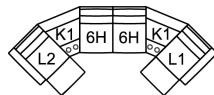

66 RHF Power Recliner w/ Power Headrest

67 LHF Power Recliner w/ Power Headrest

L1 RHF Pwr Recl Pwr/HR Pwr Lumbar

L2 LHF Pwr Recl Pwr/HR Pwr Lumbar

32 x 41 x 42"

82 x 103 x 107 cm

68 Console Loveseat Power Recliner w/ Power Headrest

L8 Console Loveseat Recliner Power w/ Power Headrest & Power Lumbar

77 x 41 x 42"
196 x 103 x 107 cm

6H Armless Power Recliner w/ Power Headrest

L3 Armless P/Recl Pwr/HR Pwr Lum

23 x 41 x 42"

59 x 103 x 107 cm

POPULAR CONFIGURATIONS

L2/6H/9X/6H/L1
109 x 109"
277 x 277 cm

L2/6H/9X/K2/6H/L1
122 x 109"
310 x 277 cm

L2/K1/6H/6H/K1/L1
111 x 111"
282 x 282 cm

DIMENSIONS

Seat Depth: 18" / 46 cm
Seat Height: 16" / 42 cm
Arm Depth: 30" / 76 cm
Arm Height: 20" / 52 cm
Reclined Depth: 59" / 150 cm

Dimensions shown as Width x Depth x Height.

Dimensions are correct at the time of printing and are subject to change without notice. Actual measurements for each item may vary from what is shown here. Please allow up to a +/- 1 inch difference. Availability may vary by region.