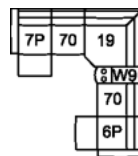

70 Armless Chair
32 x 42 x 35"
82 x 106 x 89 cm

7P LHF Power Recliner
41 x 42 x 35"
103 x 106 x 89 cm

B6 Console, Wood Table, USB
14 x 39 x 31"
35 x 100 x 78 cm

W9 Console w/Storage & USB
14 x 39 x 31"
35 x 100 x 78 cm

31 Wallhugger Power Recliner
32 Rocker Manual Recliner
35 Wallhugger Manual Recliner
39 Rocker Power Recliner
42 x 44 x 34"
107 x 111 x 86 cm
IA: 23" / 59 cm

58 Console Loveseat Manual Recliner
68 Console Loveseat Power Recliner
78 x 42 x 35"
197 x 106 x 89 cm

POPULAR CONFIGURATIONS

7P/70/09/70/6P
116 x 116"
295 x 295 cm

7P/70/09/W9/70/6P
129 x 116"
328 x 295 cm

7P/W8/70/70/W8/6P
132 x 132"
336 x 336 cm

7P/70/19/W9/70/6P
116 x 130"
295 x 331 cm

DIMENSIONS

Seat Depth: 22" / 56 cm
Seat Height: 19" / 49 cm
Arm Depth: 39" / 99 cm
Arm Height: 25" / 64 cm
Reclined Depth: 66" / 169 cm

Dimensions shown as Width x Depth x Height.

Dimensions are correct at the time of printing and are subject to change without notice. Actual measurements for each item may vary from what is shown here. Please allow up to a +/- 1 inch difference. Availability may vary by region.