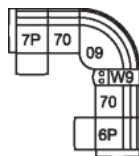

70 Armless Chair
32 x 42 x 35"
82 x 106 x 89 cm

7P LHF Power Recliner
41 x 42 x 35"
103 x 106 x 89 cm

B6 Console, Wood Table, USB
14 x 39 x 31"
35 x 100 x 78 cm

W9 Console w/Storage & USB
14 x 39 x 31"
35 x 100 x 78 cm

31 Wallhugger Power Recliner
32 Rocker Manual Recliner
35 Wallhugger Manual Recliner
39 Rocker Power Recliner
42 x 44 x 34"
107 x 111 x 86 cm
IA: 23" / 59 cm

58 Console Loveseat Manual Recliner
68 Console Loveseat Power Recliner
78 x 42 x 35"
197 x 106 x 89 cm

POPULAR CONFIGURATIONS

7P/70/09/70/6P
116 x 116"
295 x 295 cm

7P/70/09/W9/70/6P
129 x 116"
328 x 295 cm

7P/W8/70/70/W8/6P
132 x 132"
336 x 336 cm

7P/70/19/W9/70/6P
116 x 130"
295 x 331 cm

DIMENSIONS

Seat Depth: 22" / 56 cm
Seat Height: 19" / 49 cm
Arm Depth: 39" / 99 cm
Arm Height: 25" / 64 cm
Reclined Depth: 66" / 169 cm

Dimensions shown as Width x Depth x Height.

Dimensions are correct at the time of printing and are subject to change without notice. Actual measurements for each item may vary from what is shown here. Please allow up to a +/- 1 inch difference. Availability may vary by region.