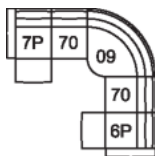

56 RHF Chaise
57 LHF Chaise
40 x 68 x 35"
102 x 173 x 89 cm

5P Sofa Power Recliner
75 Sofa Manual Recliner 2 over 2
80 x 42 x 35"
202 x 106 x 89 cm
IA: 62" / 158 cm

6P RHF Power Recliner
41 x 42 x 35"
103 x 106 x 89 cm

70 Armless Chair
32 x 42 x 35"
82 x 106 x 89 cm

7P LHF Power Recliner
41 x 42 x 35"
103 x 106 x 89 cm

B6 Console, Wood Table, USB
14 x 39 x 31"
35 x 100 x 78 cm

W9 Console w/Storage & USB
14 x 39 x 31"
35 x 100 x 78 cm

31 Wallhugger Power Recliner
32 Rocker Manual Recliner
35 Wallhugger Manual Recliner
39 Rocker Power Recliner
42 x 44 x 34"
107 x 111 x 86 cm
IA: 23" / 59 cm

58 Console Loveseat Manual Recliner
68 Console Loveseat Power Recliner
78 x 42 x 35"
197 x 106 x 89 cm

POPULAR CONFIGURATIONS

7P/70/09/70/6P
116 x 116"
295 x 295 cm

7P/70/09/W9/70/6P
129 x 116"
328 x 295 cm

7P/W8/70/70/W8/6P
132 x 132"
336 x 336 cm

7P/70/19/W9/70/6P
116 x 130"
295 x 331 cm

DIMENSIONS

Seat Depth: 22" / 56 cm
Seat Height: 19" / 49 cm
Arm Depth: 39" / 99 cm
Arm Height: 25" / 64 cm
Reclined Depth: 66" / 169 cm