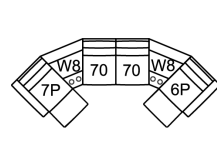

70 Armless Chair
32 x 42 x 35"
82 x 106 x 89 cm

7P LHF Power Recliner
41 x 42 x 35"
103 x 106 x 89 cm

B6 Console, Wood Table, USB
14 x 39 x 31"
35 x 100 x 78 cm

W9 Console w/Storage & USB
14 x 39 x 31"
35 x 100 x 78 cm

31 Wallhugger Power Recliner
32 Rocker Manual Recliner
35 Wallhugger Manual Recliner
39 Rocker Power Recliner
42 x 44 x 34"
107 x 111 x 86 cm
IA: 23" / 59 cm

58 Console Loveseat Manual Recliner
68 Console Loveseat Power Recliner
78 x 42 x 35"
197 x 106 x 89 cm

POPULAR CONFIGURATIONS

7P/70/09/70/6P
116 x 116"
295 x 295 cm

7P/70/09/W9/70/6P
129 x 116"
328 x 295 cm

7P/W8/70/70/W8/6P
132 x 132"
336 x 336 cm

7P/70/19/W9/70/6P
116 x 130"
295 x 331 cm

DIMENSIONS

Seat Depth: 22" / 56 cm
Seat Height: 19" / 49 cm
Arm Depth: 39" / 99 cm
Arm Height: 25" / 64 cm
Reclined Depth: 66" / 169 cm

Dimensions shown as Width x Depth x Height.

Dimensions are correct at the time of printing and are subject to change without notice. Actual measurements for each item may vary from what is shown here. Please allow up to a +/- 1 inch difference. Availability may vary by region.