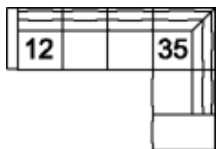

FUNCTION

N/A

COVERS

Fabric
Leather

01 Sofa
96 x 39 x 33"
244 x 99 x 83 cm
IA: 78" / 197 cm

02 Chair
44 x 39 x 33"
112 x 99 x 83 cm
IA: 26" / 65 cm

03 Loveseat
71 x 39 x 33"
180 x 99 x 83 cm
IA: 53" / 134 cm

04 Ottoman
40 x 29 x 18"
101 x 72 x 46 cm

07 LHF Loveseat
08 RHF Loveseat
62 x 39 x 33"
157 x 99 x 83 cm

12 LHF Sofa
13 RHF Sofa
87 x 39 x 33"
221 x 99 x 83 cm

16 LHF Chaise
15 RHF Chaise
36 x 62 x 33"
90 x 156 x 83 cm

36 LHF Corner Chaise
35 RHF Corner Chaise
92 x 39 x 33"
232 x 99 x 83 cm

39 LHF Sofa Split
40 RHF Sofa Split
98 x 39 x 33"
249 x 99 x 83 cm

POPULAR CONFIGURATIONS

12/35
125 x 91"
318 x 232 cm

07/35
100 x 91"
254 x 232 cm

DIMENSIONS

Seat Depth: 24" / 60 cm
Seat Height: 17" / 44 cm
Arm Depth: 38" / 96 cm
Arm Height: 24" / 60 cm

Dimensions shown as Width x Depth x Height.

Dimensions are correct at the time of printing and are subject to change without notice. Actual measurements for each item may vary from what is shown here. Please allow up to a +/- 1 inch difference. Availability may vary by region.