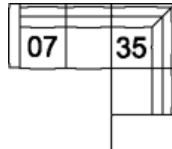

04 Ottoman
40 x 29 x 18"
101 x 72 x 46 cm

07 LHF Loveseat
08 RHF Loveseat
62 x 39 x 33"
157 x 99 x 83 cm

12 LHF Sofa
13 RHF Sofa
87 x 39 x 33"
221 x 99 x 83 cm

16 LHF Chaise
15 RHF Chaise
36 x 62 x 33"
90 x 156 x 83 cm

36 LHF Corner Chaise
35 RHF Corner Chaise
92 x 39 x 33"
232 x 99 x 83 cm

39 LHF Sofa Split
40 RHF Sofa Split
98 x 39 x 33"
249 x 99 x 83 cm

POPULAR CONFIGURATIONS

12/35
125 x 91"
318 x 232 cm

07/35
100 x 91"
254 x 232 cm

DIMENSIONS

Seat Depth: 24" / 60 cm
Seat Height: 17" / 44 cm
Arm Depth: 38" / 96 cm
Arm Height: 24" / 60 cm

Dimensions shown as Width x Depth x Height.

Dimensions are correct at the time of printing and are subject to change without notice. Actual measurements for each item may vary from what is shown here. Please allow up to a +/- 1 inch difference. Availability may vary by region.