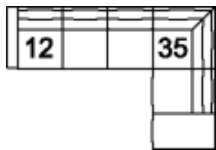

FUNCTION

N/A

COVERS

Fabric
Leather

01 Sofa
98 x 40 x 33"
249 x 100 x 84 cm
IA: 77" / 197 cm

02 Chair
45 x 40 x 33"
114 x 100 x 84 cm
IA: 25" / 64 cm

03 Loveseat
72 x 40 x 33"
182 x 100 x 84 cm
IA: 51" / 130 cm

04 Ottoman
39 x 28 x 19"
100 x 72 x 47 cm

08 RHF Loveseat
07 LHF Loveseat
62 x 40 x 33"
157 x 100 x 84 cm

13 RHF Sofa
12 LHF Sofa
89 x 40 x 33"
225 x 100 x 84 cm

35 RHF Corner Chaise
36 LHF Corner Chaise
91 x 40 x 33"
231 x 100 x 84 cm

40 RHF Sofa Split
39 LHF Sofa Split
99 x 40 x 33"
251 x 100 x 84 cm

POPULAR CONFIGURATIONS

12/35
127 x 90"
323 x 229 cm

07/35
100 x 90"
254 x 229 cm

16/08
98 x 61"
249 x 155 cm

DIMENSIONS

Seat Depth: 23" / 58 cm
Seat Height: 18" / 46 cm
Arm Depth: 39" / 98 cm
Arm Height: 24" / 61 cm

Dimensions shown as Width x Depth x Height.

Dimensions are correct at the time of printing and are subject to change without notice. Actual measurements for each item may vary from what is shown here. Please allow up to a +/- 1 inch difference. Availability may vary by region.