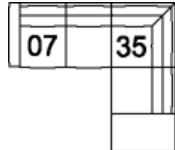

FUNCTION

N/A

COVERS

Fabric
Leather

01 Sofa
98 x 40 x 33"
249 x 100 x 84 cm
IA: 77" / 197 cm

02 Chair
45 x 40 x 33"
114 x 100 x 84 cm
IA: 25" / 64 cm

03 Loveseat
72 x 40 x 33"
182 x 100 x 84 cm
IA: 51" / 130 cm

04 Ottoman
39 x 28 x 19"
100 x 72 x 47 cm

08 RHF Loveseat
07 LHF Loveseat
62 x 40 x 33"
157 x 100 x 84 cm

13 RHF Sofa
12 LHF Sofa
89 x 40 x 33"
225 x 100 x 84 cm

35 RHF Corner Chaise
36 LHF Corner Chaise
91 x 40 x 33"
231 x 100 x 84 cm

40 RHF Sofa Split
39 LHF Sofa Split
99 x 40 x 33"
251 x 100 x 84 cm

POPULAR CONFIGURATIONS

12/35
127 x 90"
323 x 229 cm

07/35
100 x 90"
254 x 229 cm

16/08
98 x 61"
249 x 155 cm

DIMENSIONS

Seat Depth: 23" / 58 cm
Seat Height: 18" / 46 cm
Arm Depth: 39" / 98 cm
Arm Height: 24" / 61 cm

Dimensions shown as Width x Depth x Height.

Dimensions are correct at the time of printing and are subject to change without notice. Actual measurements for each item may vary from what is shown here. Please allow up to a +/- 1 inch difference. Availability may vary by region.