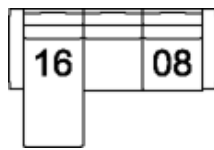

04 Ottoman
39 x 28 x 19"
100 x 72 x 47 cm

08 RHF Loveseat
07 LHF Loveseat
62 x 40 x 33"
157 x 100 x 84 cm

13 RHF Sofa
12 LHF Sofa
89 x 40 x 33"
225 x 100 x 84 cm

35 RHF Corner Chaise
36 LHF Corner Chaise
91 x 40 x 33"
231 x 100 x 84 cm

40 RHF Sofa Split
39 LHF Sofa Split
99 x 40 x 33"
251 x 100 x 84 cm

POPULAR CONFIGURATIONS

12/35
127 x 90"
323 x 229 cm

07/35
100 x 90"
254 x 229 cm

16/08
98 x 61"
249 x 155 cm

DIMENSIONS

Seat Depth: 23" / 58 cm
Seat Height: 18" / 46 cm
Arm Depth: 39" / 98 cm
Arm Height: 24" / 61 cm

Dimensions shown as Width x Depth x Height.

Dimensions are correct at the time of printing and are subject to change without notice. Actual measurements for each item may vary from what is shown here. Please allow up to a +/- 1 inch difference. Availability may vary by region.