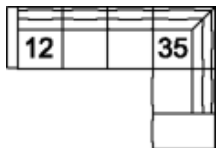

**04 Ottoman**  
24 x 24 x 18"  
61 x 61 x 46 cm

**08 RHF Loveseat**  
**07 LHF Loveseat**  
50 x 37 x 35"  
127 x 94 x 89 cm

**13 RHF Sofa**  
**12 LHF Sofa**  
73 x 37 x 35"  
186 x 94 x 89 cm

**15 RHF Chaise**  
**16 LHF Chaise**  
27 x 59 x 35"  
69 x 150 x 89 cm

## POPULAR CONFIGURATIONS

**12/35**  
110 x 83"  
280 x 211 cm

**07/35**  
87 x 83"  
221 x 211 cm

**16/08**  
77 x 59"  
196 x 150 cm

## DIMENSIONS

Seat Depth: 21" / 53 cm  
Seat Height: 18" / 46 cm  
Arm Depth: 37" / 94 cm  
Arm Height: 23" / 58 cm

Dimensions shown as Width x Depth x Height.

Dimensions are correct at the time of printing and are subject to change without notice. Actual measurements for each item may vary from what is shown here. Please allow up to a +/- 1 inch difference. Availability may vary by region.