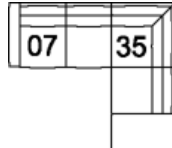

**04 Ottoman**  
24 x 24 x 18"  
61 x 61 x 46 cm

**08 RHF Loveseat**  
**07 LHF Loveseat**  
50 x 37 x 35"  
127 x 94 x 89 cm

**13 RHF Sofa**  
**12 LHF Sofa**  
73 x 37 x 35"  
186 x 94 x 89 cm

**15 RHF Chaise**  
**16 LHF Chaise**  
27 x 59 x 35"  
69 x 150 x 89 cm

**35 RHF Corner Chaise**  
**36 LHF Corner Chaise**  
84 x 37 x 35"  
213 x 94 x 89 cm

**40 RHF Sofa Split**  
**39 LHF Sofa Split**  
87 x 37 x 35"  
221 x 94 x 89 cm

## POPULAR CONFIGURATIONS

**12/35**  
110 x 83"  
280 x 211 cm

**07/35**  
87 x 83"  
221 x 211 cm

**16/08**  
77 x 59"  
196 x 150 cm

## DIMENSIONS

Seat Depth: 21" / 53 cm  
Seat Height: 18" / 46 cm  
Arm Depth: 37" / 94 cm  
Arm Height: 23" / 58 cm

Dimensions shown as Width x Depth x Height.

Dimensions are correct at the time of printing and are subject to change without notice. Actual measurements for each item may vary from what is shown here. Please allow up to a +/- 1 inch difference. Availability may vary by region.