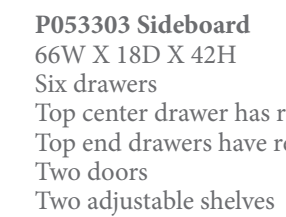

**Rectangular Dining Table**  
78 -114W X 42D X 30H  
Two 18" leaves  
P053241 Table Top  
P053240 Table Base

**P053302 Buffet**  
66W X 18D X 42H  
Three drawers  
Center drawer has removable silverware tray  
End drawers have removable felt bottoms  
Two led lights with touch dimmer  
Two glass shelves

**Round Dining Table**  
54W X 54D X 30H  
P053231 Glass Top  
1/2" thick with beveled and polished edges  
P053230 Table Base

**P053270 Side Chair**  
22W X 25D X 40H  
Seat: 20W 17.5D 19H  
Upholstered seat and back  
100% Polyester  
Cleaning code: S

**P053303 Sideboard**  
66W X 18D X 42H  
Six drawers  
Top center drawer has removable silverware tray  
Top end drawers have removable felt bottoms  
Two doors  
Two adjustable shelves

**P053271 Arm Chair**  
24W X 26D X 40H  
Seat: 22W 17.5D 19H  
Arm Height: 25  
Upholstered seat and back  
100% Polyester  
Cleaning code: S