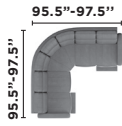

=

Configuration 6 — Arm 1 — Seat 2 — Back 1 — Model 70006-121

Proudly made in Canada

SAMPLE CONFIGURATIONS

* Optional round or square corner available

AVAILABLE PIECES

LHF	 H 38.5" - 42.5" D 37" - 38.5" W 28.5" - 30.5"	 H 38.5" - 42.5" D 37" - 38.5" W 38" - 40"	 H 38.5" - 42.5" D 61" W 38" - 40"		
	123 - HR-manual recliner with manual reclining ratchet headrest, 23" seat width 125 - OPH-power recliner with power reclining headrest, 23" seat width	181 - HR-manual wide recliner with manual reclining ratchet headrest, 32.5" seat width 186 - OPH-power wide recliner with power reclining headrest, 32.5" seat width	281 - HR-manual wide reclining chaise with manual reclining ratchet headrest, 32.5" seat width 285 - OPH-power, wide reclining chaise with power reclining headrest, 32.5" seat width		
RHF	 H 38.5" - 42.5" D 37" - 38.5" W 28.5" - 30.5"	 H 38.5" - 42.5" D 37" - 38.5" W 38" - 40"	 H 38.5" - 42.5" D 61" W 38" - 40"		
	133 - HR-manual recliner with manual reclining ratchet headrest, 23" seat width 135 - OPH-power recliner with power reclining headrest, 23" seat width	191 - HR-manual wide recliner with manual reclining ratchet headrest, 32.5" seat width 196 - OPH-power wide recliner with power reclining headrest, 32.5" seat width	291 - HR-manual wide reclining chaise with manual reclining ratchet headrest, 32.5" seat width 295 - OPH-power, wide reclining chaise with power reclining headrest, 32.5" seat width		
ARMLESS	 H 38.5" - 42.5" D 37" - 38.5" W 23"	 H 38.5" - 42.5" D 37" - 38.5" W 23"	 H 38.5" - 42.5" D 37" - 38.5" W 32.5"	 H 38.5" - 42.5" D 37" - 38.5" W 32.5"	
	401 - HR-manual recliner with manual reclining ratchet headrest, 23" seat width 415 - OPH-power recliner with power reclining headrest, 23" seat width	410 - stationary seat, 23" seat width	481 - HR-manual wide recliner with manual reclining ratchet headrest, 32.5" seat width 486 - OPH-power wide recliner with power reclining headrest, 32.5" seat width	490 - Wide stationary seat, 32.5" seat width	
CORNER	 D 44" W 44"	 D 38.5" W 38.5"			
	500 - Round	510 - Square			
CONSOLES	 H 38" D 36" W 13.5"	 H 23.5" D 31" W 7"	 H 23.5" D 31" W 22.5"	 H 23.5" D 31" W 13"	 H 38" D 36" W 23"
	701 - Straight console with back & black cup holders 702 - Straight console with back & silver cup holders	711 - Straight console with black cup holder 712 - Straight console with silver cup holder	731 - Curved console with black cup holders 732 - Curved console with silver cup holders	751 - Straight console with black cup holders 752 - Straight console with silver cup holders	771 - Curved console with back & black cup holders 772 - Curved console with back & silver cup holders