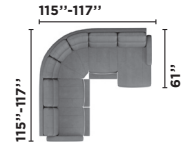

=

Configuration 6 — Arm 1 — Seat 2 — Back 1 — Model 70006-121

Proudly made in Canada

SAMPLE CONFIGURATIONS

* Optional round or square corner available

AVAILABLE PIECES

LHF	 H 38.5" - 42.5" D 37" - 38.5" W 28.5" - 30.5"	 H 38.5" - 42.5" D 37" - 38.5" W 38" - 40"	 H 38.5" - 42.5" D 61" W 38" - 40"		
	123 - HR-manual recliner with manual reclining ratchet headrest, 23" seat width 125 - OPH-power recliner with power reclining headrest, 23" seat width	181 - HR-manual wide recliner with manual reclining ratchet headrest, 32.5" seat width 186 - OPH-power wide recliner with power reclining headrest, 32.5" seat width	281 - HR-manual wide reclining chaise with manual reclining ratchet headrest, 32.5" seat width 285 - OPH-power, wide reclining chaise with power reclining headrest, 32.5" seat width		
RHF	 H 38.5" - 42.5" D 37" - 38.5" W 28.5" - 30.5"	 H 38.5" - 42.5" D 37" - 38.5" W 38" - 40"	 H 38.5" - 42.5" D 61" W 38" - 40"		
	133 - HR-manual recliner with manual reclining ratchet headrest, 23" seat width 135 - OPH-power recliner with power reclining headrest, 23" seat width	191 - HR-manual wide recliner with manual reclining ratchet headrest, 32.5" seat width 196 - OPH-power wide recliner with power reclining headrest, 32.5" seat width	291 - HR-manual wide reclining chaise with manual reclining ratchet headrest, 32.5" seat width 295 - OPH-power, wide reclining chaise with power reclining headrest, 32.5" seat width		
ARMLESS	 H 38.5" - 42.5" D 37" - 38.5" W 23"	 H 38.5" - 42.5" D 37" - 38.5" W 23"	 H 38.5" - 42.5" D 37" - 38.5" W 32.5"	 H 38.5" - 42.5" D 37" - 38.5" W 32.5"	
	401 - HR-manual recliner with manual reclining ratchet headrest, 23" seat width 415 - OPH-power recliner with power reclining headrest, 23" seat width	410 - stationary seat, 23" seat width	481 - HR-manual wide recliner with manual reclining ratchet headrest, 32.5" seat width 486 - OPH-power wide recliner with power reclining headrest, 32.5" seat width	490 - Wide stationary seat, 32.5" seat width	
CORNER	 D 44" W 44"	 D 38.5" W 38.5"			
	500 - Round	510 - Square			
CONSOLES	 H 38" D 36" W 13.5"	 H 23.5" D 31" W 7"	 H 23.5" D 31" W 22.5"	 H 23.5" D 31" W 13"	 H 38" D 36" W 23"
	701 - Straight console with back & black cup holders 702 - Straight console with back & silver cup holders	711 - Straight console with black cup holder 712 - Straight console with silver cup holder	731 - Curved console with black cup holders 732 - Curved console with silver cup holders	751 - Straight console with black cup holders 752 - Straight console with silver cup holders	771 - Curved console with back & black cup holders 772 - Curved console with back & silver cup holders