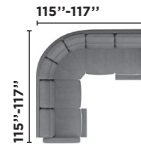

=

Configuration 6 — Arm 1 — Seat 2 — Back 1 — Model 70006-121

Proudly made in Canada

SAMPLE CONFIGURATIONS

* Optional round or square corner available

AVAILABLE PIECES

LHF	 H 38.5" - 42.5" D 37" - 38.5" W 28.5" - 30.5"	 H 38.5" - 42.5" D 37" - 38.5" W 38" - 40"	 H 38.5" - 42.5" D 61" W 38" - 40"		
	123 - HR-manual recliner with manual reclining ratchet headrest, 23" seat width 125 - OPH-power recliner with power reclining headrest, 23" seat width	181 - HR-manual wide recliner with manual reclining ratchet headrest, 32.5" seat width 186 - OPH-power wide recliner with power reclining headrest, 32.5" seat width	281 - HR-manual wide reclining chaise with manual reclining ratchet headrest, 32.5" seat width 285 - OPH-power, wide reclining chaise with power reclining headrest, 32.5" seat width		
RHF	 H 38.5" - 42.5" D 37" - 38.5" W 28.5" - 30.5"	 H 38.5" - 42.5" D 37" - 38.5" W 38" - 40"	 H 38.5" - 42.5" D 61" W 38" - 40"		
	133 - HR-manual recliner with manual reclining ratchet headrest, 23" seat width 135 - OPH-power recliner with power reclining headrest, 23" seat width	191 - HR-manual wide recliner with manual reclining ratchet headrest, 32.5" seat width 196 - OPH-power wide recliner with power reclining headrest, 32.5" seat width	291 - HR-manual wide reclining chaise with manual reclining ratchet headrest, 32.5" seat width 295 - OPH-power, wide reclining chaise with power reclining headrest, 32.5" seat width		
ARMLESS	 H 38.5" - 42.5" D 37" - 38.5" W 23"	 H 38.5" - 42.5" D 37" - 38.5" W 23"	 H 38.5" - 42.5" D 37" - 38.5" W 32.5"	 H 38.5" - 42.5" D 37" - 38.5" W 32.5"	
	401 - HR-manual recliner with manual reclining ratchet headrest, 23" seat width 415 - OPH-power recliner with power reclining headrest, 23" seat width	410 - stationary seat, 23" seat width	481 - HR-manual wide recliner with manual reclining ratchet headrest, 32.5" seat width 486 - OPH-power wide recliner with power reclining headrest, 32.5" seat width	490 - Wide stationary seat, 32.5" seat width	
CORNER	 D 44" W 44"	 D 38.5" W 38.5"			
	500 - Round	510 - Square			
CONSOLES	 H 38" D 36" W 13.5"	 H 23.5" D 31" W 7"	 H 23.5" D 31" W 22.5"	 H 23.5" D 31" W 13"	 H 38" D 36" W 23"
	701 - Straight console with back & black cup holders 702 - Straight console with back & silver cup holders	711 - Straight console with black cup holder 712 - Straight console with silver cup holder	731 - Curved console with black cup holders 732 - Curved console with silver cup holders	751 - Straight console with black cup holders 752 - Straight console with silver cup holders	771 - Curved console with back & black cup holders 772 - Curved console with back & silver cup holders