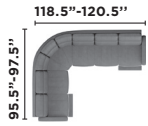

=

Configuration 6 — Arm 1 — Seat 2 — Back 1 — Model 70006-121

Proudly made in Canada

SAMPLE CONFIGURATIONS

* Optional round or square corner available

AVAILABLE PIECES

LHF	 H 38.5" - 42.5" D 37" - 38.5" W 28.5" - 30.5"	 H 38.5" - 42.5" D 37" - 38.5" W 38" - 40"	 H 38.5" - 42.5" D 61" W 38" - 40"		
	123 - HR-manual recliner with manual reclining ratchet headrest, 23" seat width 125 - OPH-power recliner with power reclining headrest, 23" seat width	181 - HR-manual wide recliner with manual reclining ratchet headrest, 32.5" seat width 186 - OPH-power wide recliner with power reclining headrest, 32.5" seat width	281 - HR-manual wide reclining chaise with manual reclining ratchet headrest, 32.5" seat width 285 - OPH-power, wide reclining chaise with power reclining headrest, 32.5" seat width		
RHF	 H 38.5" - 42.5" D 37" - 38.5" W 28.5" - 30.5"	 H 38.5" - 42.5" D 37" - 38.5" W 38" - 40"	 H 38.5" - 42.5" D 61" W 38" - 40"		
	133 - HR-manual recliner with manual reclining ratchet headrest, 23" seat width 135 - OPH-power recliner with power reclining headrest, 23" seat width	191 - HR-manual wide recliner with manual reclining ratchet headrest, 32.5" seat width 196 - OPH-power wide recliner with power reclining headrest, 32.5" seat width	291 - HR-manual wide reclining chaise with manual reclining ratchet headrest, 32.5" seat width 295 - OPH-power, wide reclining chaise with power reclining headrest, 32.5" seat width		
ARMLESS	 H 38.5" - 42.5" D 37" - 38.5" W 23"	 H 38.5" - 42.5" D 37" - 38.5" W 23"	 H 38.5" - 42.5" D 37" - 38.5" W 32.5"	 H 38.5" - 42.5" D 37" - 38.5" W 32.5"	
	401 - HR-manual recliner with manual reclining ratchet headrest, 23" seat width 415 - OPH-power recliner with power reclining headrest, 23" seat width	410 - stationary seat, 23" seat width	481 - HR-manual wide recliner with manual reclining ratchet headrest, 32.5" seat width 486 - OPH-power wide recliner with power reclining headrest, 32.5" seat width	490 - Wide stationary seat, 32.5" seat width	
CORNER	 D 44" W 44"	 D 38.5" W 38.5"			
	500 - Round	510 - Square			
CONSOLES	 H 38" D 36" W 13.5"	 H 23.5" D 31" W 7"	 H 23.5" D 31" W 22.5"	 H 23.5" D 31" W 13"	 H 38" D 36" W 23"
	701 - Straight console with back & black cup holders 702 - Straight console with back & silver cup holders	711 - Straight console with black cup holder 712 - Straight console with silver cup holder	731 - Curved console with black cup holders 732 - Curved console with silver cup holders	751 - Straight console with black cup holders 752 - Straight console with silver cup holders	771 - Curved console with back & black cup holders 772 - Curved console with back & silver cup holders