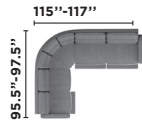

=

Configuration 6 — Arm 1 — Seat 2 — Back 1 — Model 70006-121

Proudly made in Canada

SAMPLE CONFIGURATIONS

* Optional round or square corner available

AVAILABLE PIECES

LHF	 H 38.5" - 42.5" D 37" - 38.5" W 28.5" - 30.5"	 H 38.5" - 42.5" D 37" - 38.5" W 38" - 40"	 H 38.5" - 42.5" D 61" W 38" - 40"		
	123 - HR-manual recliner with manual reclining ratchet headrest, 23" seat width 125 - OPH-power recliner with power reclining headrest, 23" seat width	181 - HR-manual wide recliner with manual reclining ratchet headrest, 32.5" seat width 186 - OPH-power wide recliner with power reclining headrest, 32.5" seat width	281 - HR-manual wide reclining chaise with manual reclining ratchet headrest, 32.5" seat width 285 - OPH-power, wide reclining chaise with power reclining headrest, 32.5" seat width		
RHF	 H 38.5" - 42.5" D 37" - 38.5" W 28.5" - 30.5"	 H 38.5" - 42.5" D 37" - 38.5" W 38" - 40"	 H 38.5" - 42.5" D 61" W 38" - 40"		
	133 - HR-manual recliner with manual reclining ratchet headrest, 23" seat width 135 - OPH-power recliner with power reclining headrest, 23" seat width	191 - HR-manual wide recliner with manual reclining ratchet headrest, 32.5" seat width 196 - OPH-power wide recliner with power reclining headrest, 32.5" seat width	291 - HR-manual wide reclining chaise with manual reclining ratchet headrest, 32.5" seat width 295 - OPH-power, wide reclining chaise with power reclining headrest, 32.5" seat width		
ARMLESS	 H 38.5" - 42.5" D 37" - 38.5" W 23"	 H 38.5" - 42.5" D 37" - 38.5" W 23"	 H 38.5" - 42.5" D 37" - 38.5" W 32.5"	 H 38.5" - 42.5" D 37" - 38.5" W 32.5"	
	401 - HR-manual recliner with manual reclining ratchet headrest, 23" seat width 415 - OPH-power recliner with power reclining headrest, 23" seat width	410 - stationary seat, 23" seat width	481 - HR-manual wide recliner with manual reclining ratchet headrest, 32.5" seat width 486 - OPH-power wide recliner with power reclining headrest, 32.5" seat width	490 - Wide stationary seat, 32.5" seat width	
CORNER	 D 44" W 44"	 D 38.5" W 38.5"			
	500 - Round	510 - Square			
CONSOLES	 H 38" D 36" W 13.5"	 H 23.5" D 31" W 7"	 H 23.5" D 31" W 22.5"	 H 23.5" D 31" W 13"	 H 38" D 36" W 23"
	701 - Straight console with back & black cup holders 702 - Straight console with back & silver cup holders	711 - Straight console with black cup holder 712 - Straight console with silver cup holder	731 - Curved console with black cup holders 732 - Curved console with silver cup holders	751 - Straight console with black cup holders 752 - Straight console with silver cup holders	771 - Curved console with back & black cup holders 772 - Curved console with back & silver cup holders