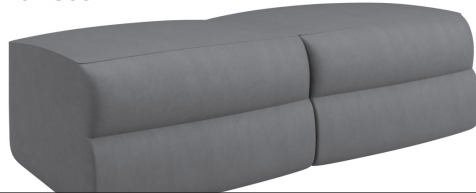

The art of options by elran

7000 series

Pick an arm

1 - Track arm

5 1/2"

2 - Sock arm

6"

3 - Flared arm

6"

4 - Rolled arm with optional nailheads

7 1/2"

Pick a seat

1 - Box seat

37"

2 - Panel seat

38 1/2"

Pick a back

1 - Panel back

38 1/2"

2 - Panel back with welt

41"

3 - Tall panel back

42 1/2"

Configuration